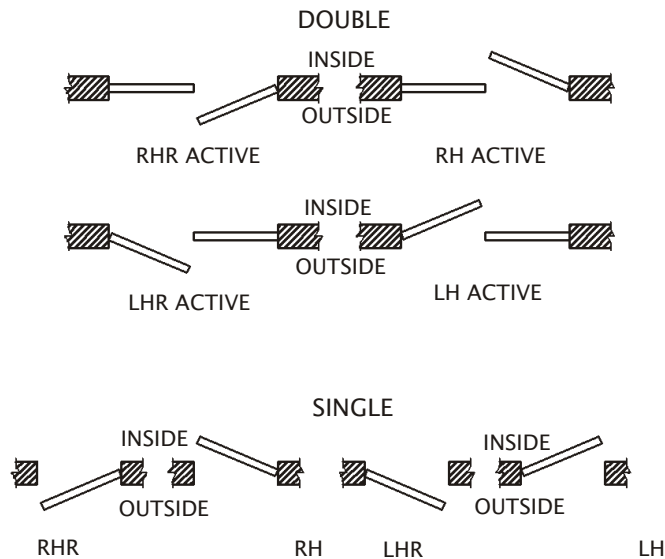

FRAME HANDING

January 2007

MESKER

www.meskerdoor.com
256-851-6670, 256-852-5846