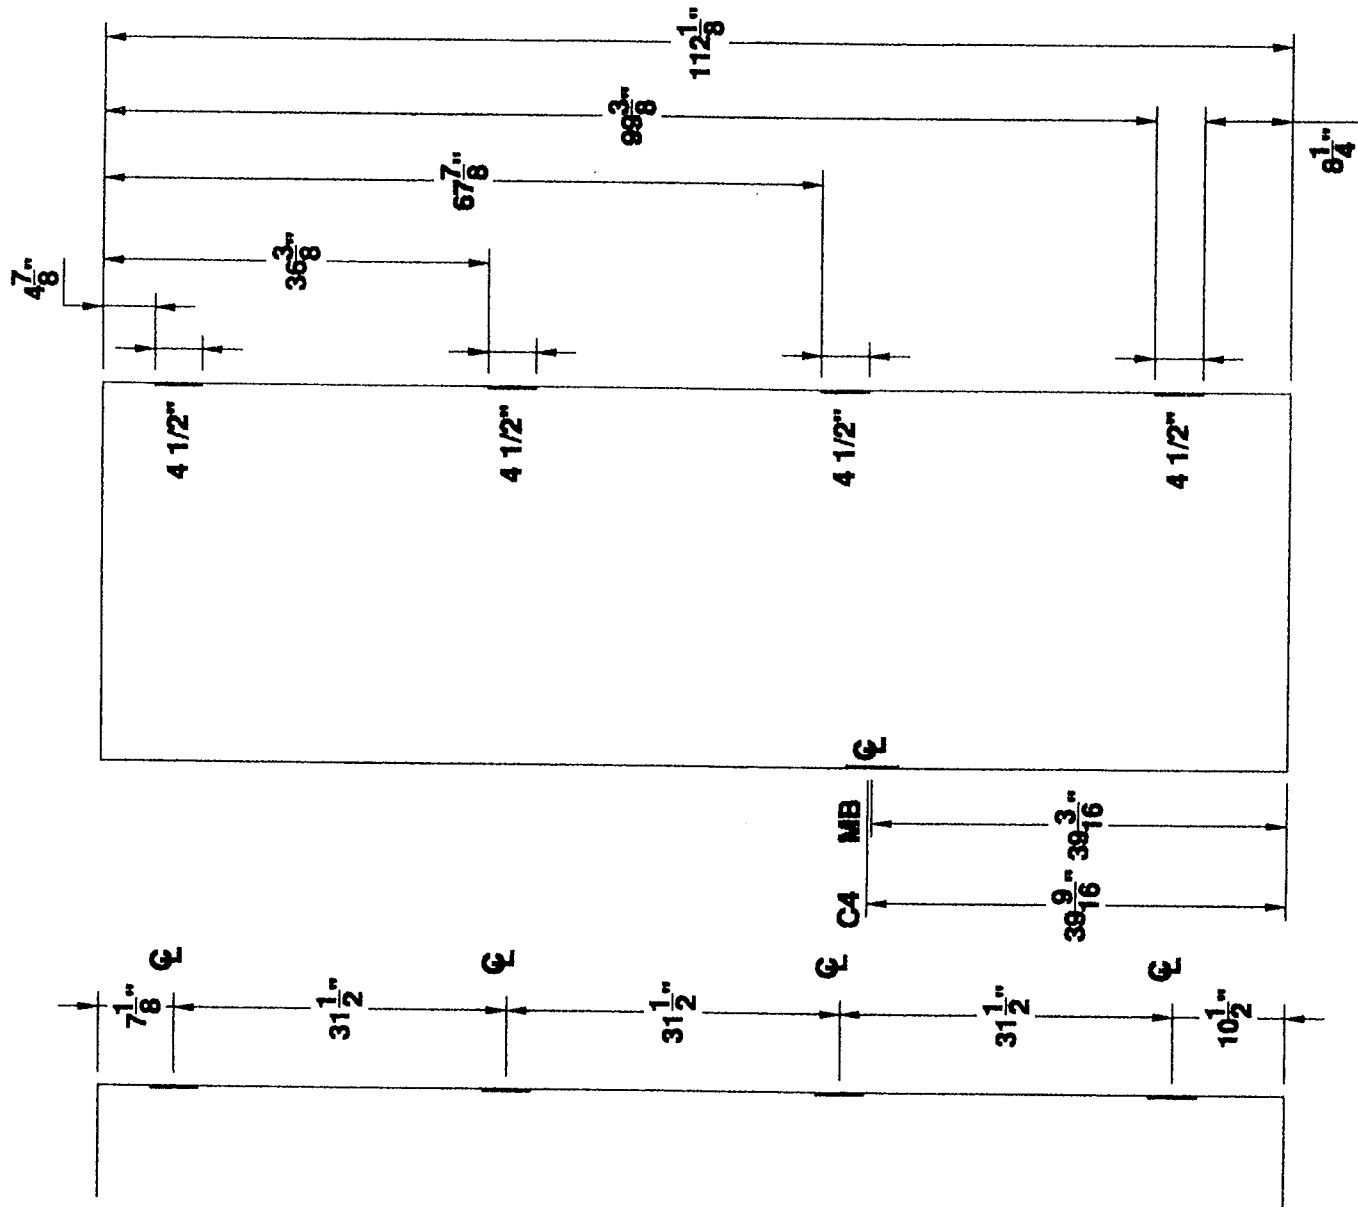

**4 1/2" HINGES
4HG 9'-4" DOOR**

4 HINGE 9'-4" STANDARD DOOR LOCATIONS

MESKER DOOR INC.
SINCE 1864 THE FIRST DOOR and STILL THE FIRST DOOR

**4 1/2" HINGE
— DETAILS —
FOUR HINGE DOOR**

PROJECT Standard Locations
ORDER N/A DATE _____
PREPARED BY SJS SHEET 1 OF 1
Standard Detail # D4H-412-9FT-4IN