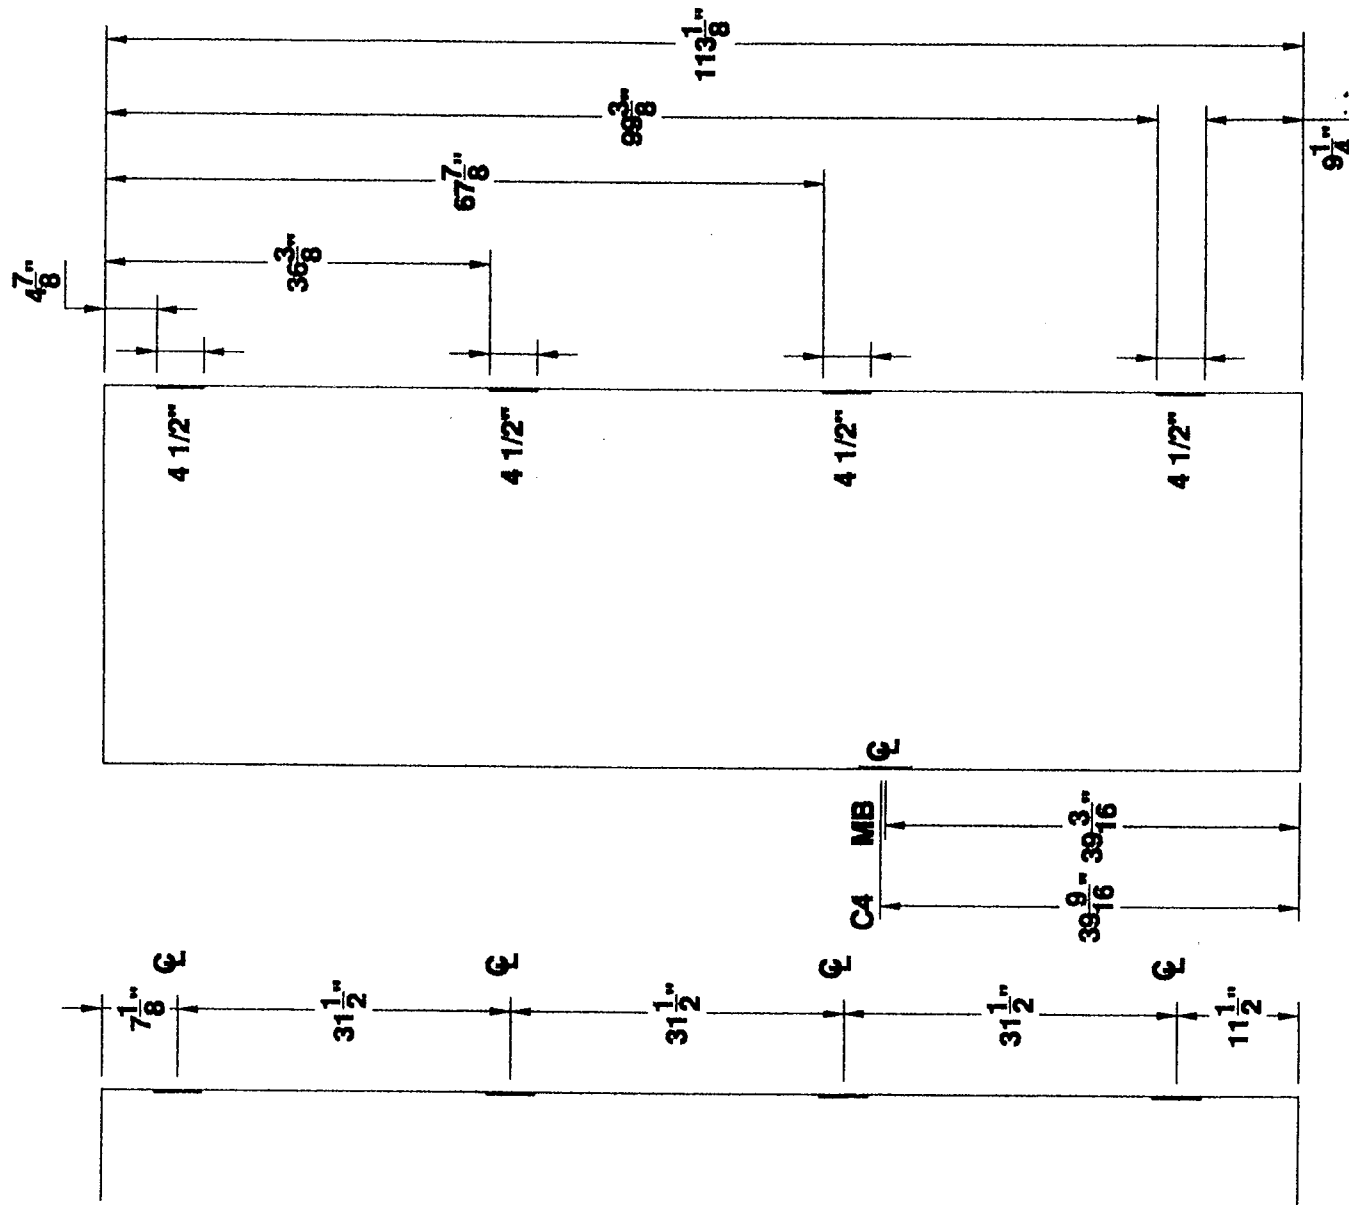

**4 1/2" HINGES
4HG 9'-5" DOOR**

4 HINGE 9'-5" STANDARD DOOR LOCATIONS

MESKER DOOR INC.
SINCE 1864 THE FIRST DOOR and STILL THE FIRST DOOR

**4 1/2" HINGE
—DETAILS—
FOUR HINGE DOOR**

PROJECT Standard Locations
ORDER N/A DATE _____
PREPARED BY SJS SHEET 1 OF 1
Standard Detail # D4H-412-9FT-5IN