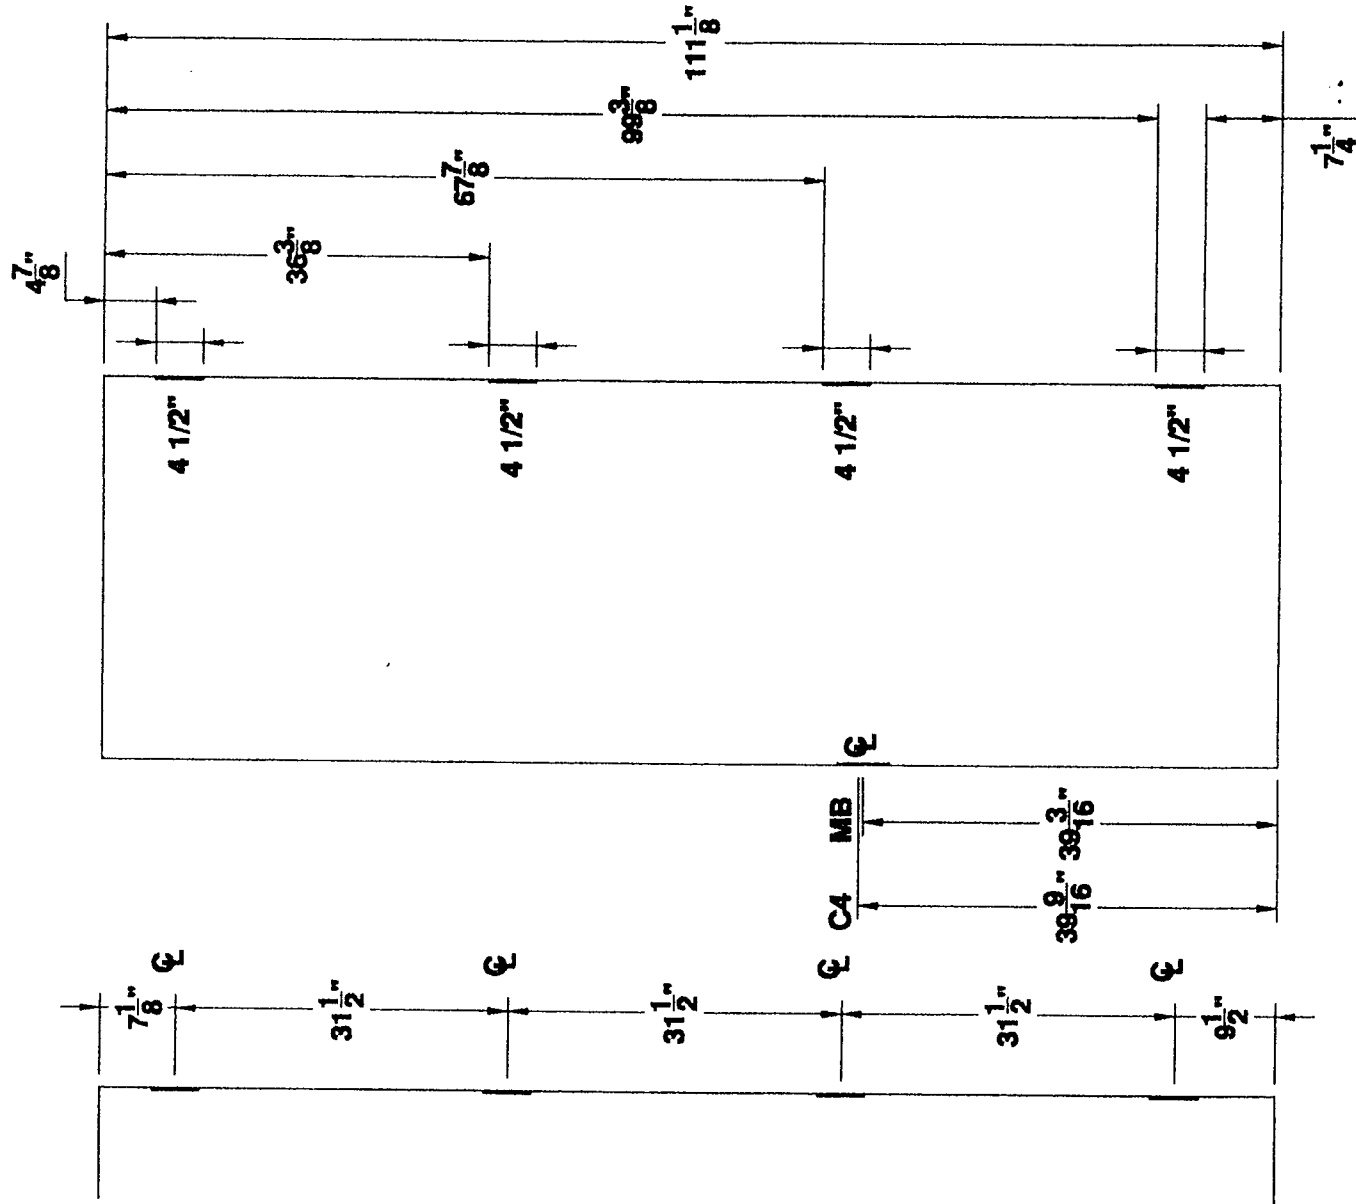

**4 1/2" HINGES
4HG 9'-3" DOOR**

4 HINGE 9'-3" STANDARD DOOR LOCATIONS

MESKER DOOR INC.
SINCE 1864 THE FIRST DOOR and STILL THE FIRST DOOR

**4 1/2" HINGE
— DETAILS —
FOUR HINGE DOOR**

PROJECT Standard Locations
ORDER N/A DATE _____
PREPARED BY SJS SHEET 1 OF 1
Standard Detail # D4H-412-9FT-3IN