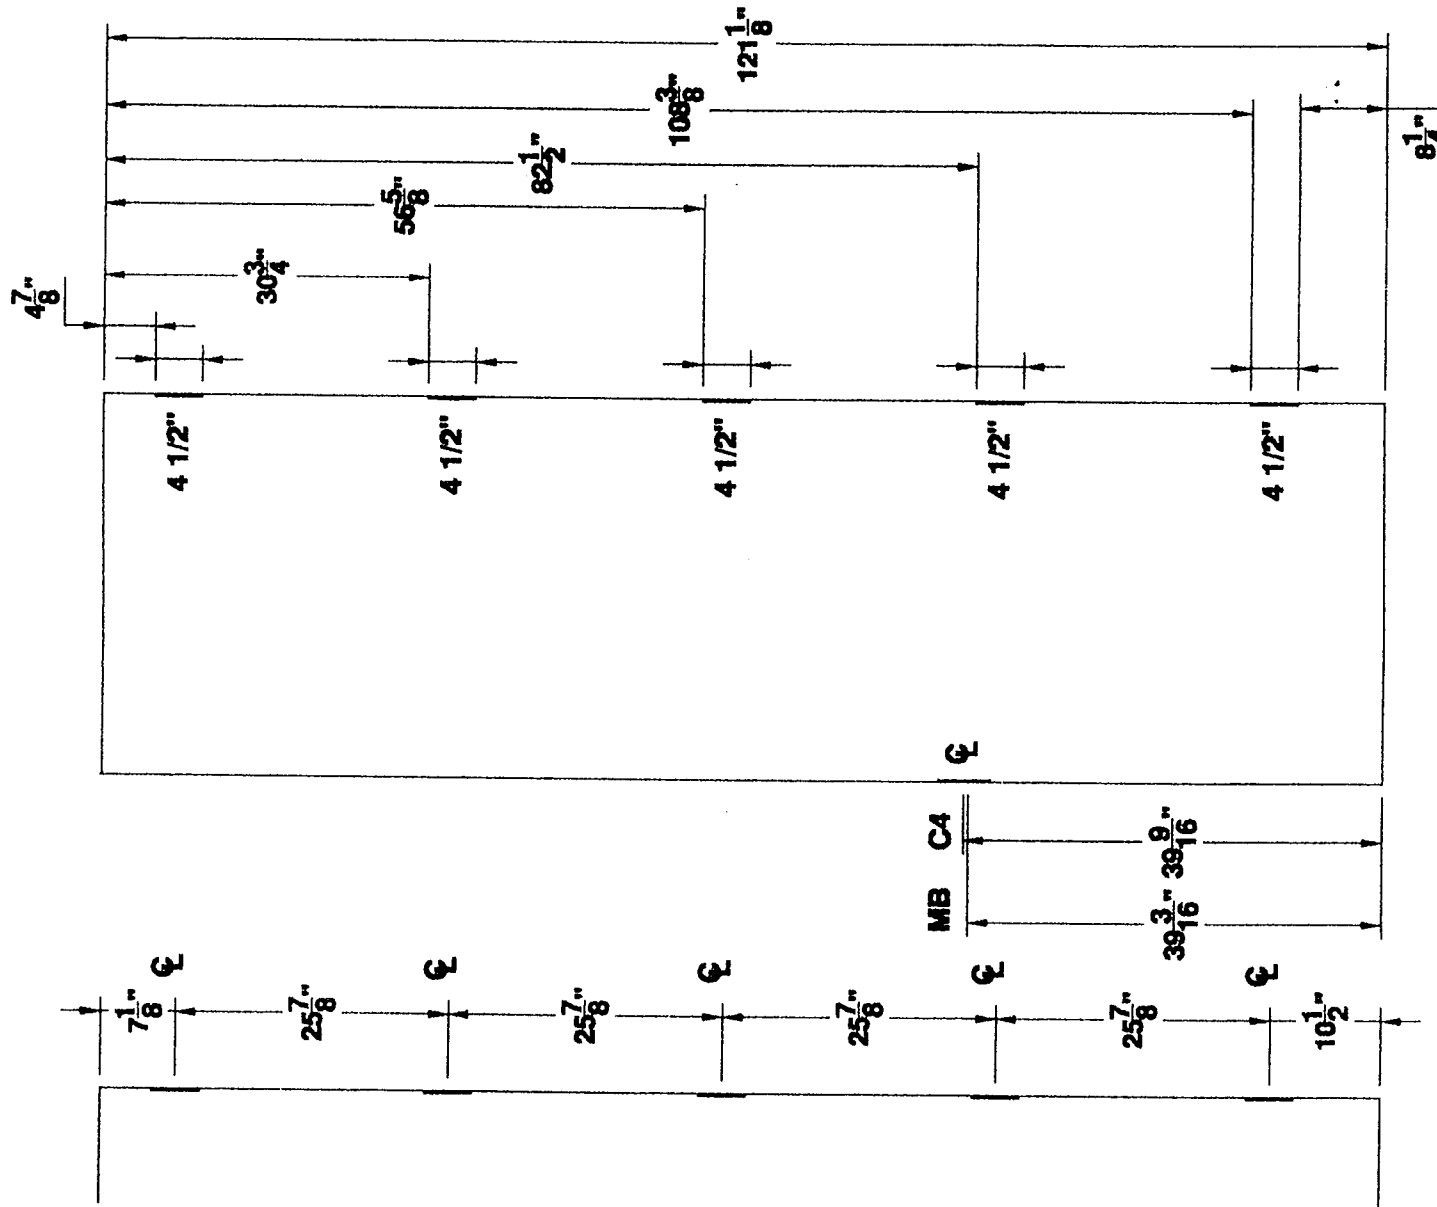

4 1/2" HINGES
5 HG 10'-2" DOOR

5 HINGE 10'-2" STANDARD DOOR LOCATIONS

MESKER DOOR INC.
SINCE 1864 THE FIRST DOOR and STILL THE FIRST DOOR

4 1/2" HINGE
DETAILS
FIVE HINGE DOOR

PROJECT Standard Locations
ORDER N/A DATE _____
PREPARED BY SJS SHEET 1 OF 1
Standard Detail # D5H-412-10FT-2IN