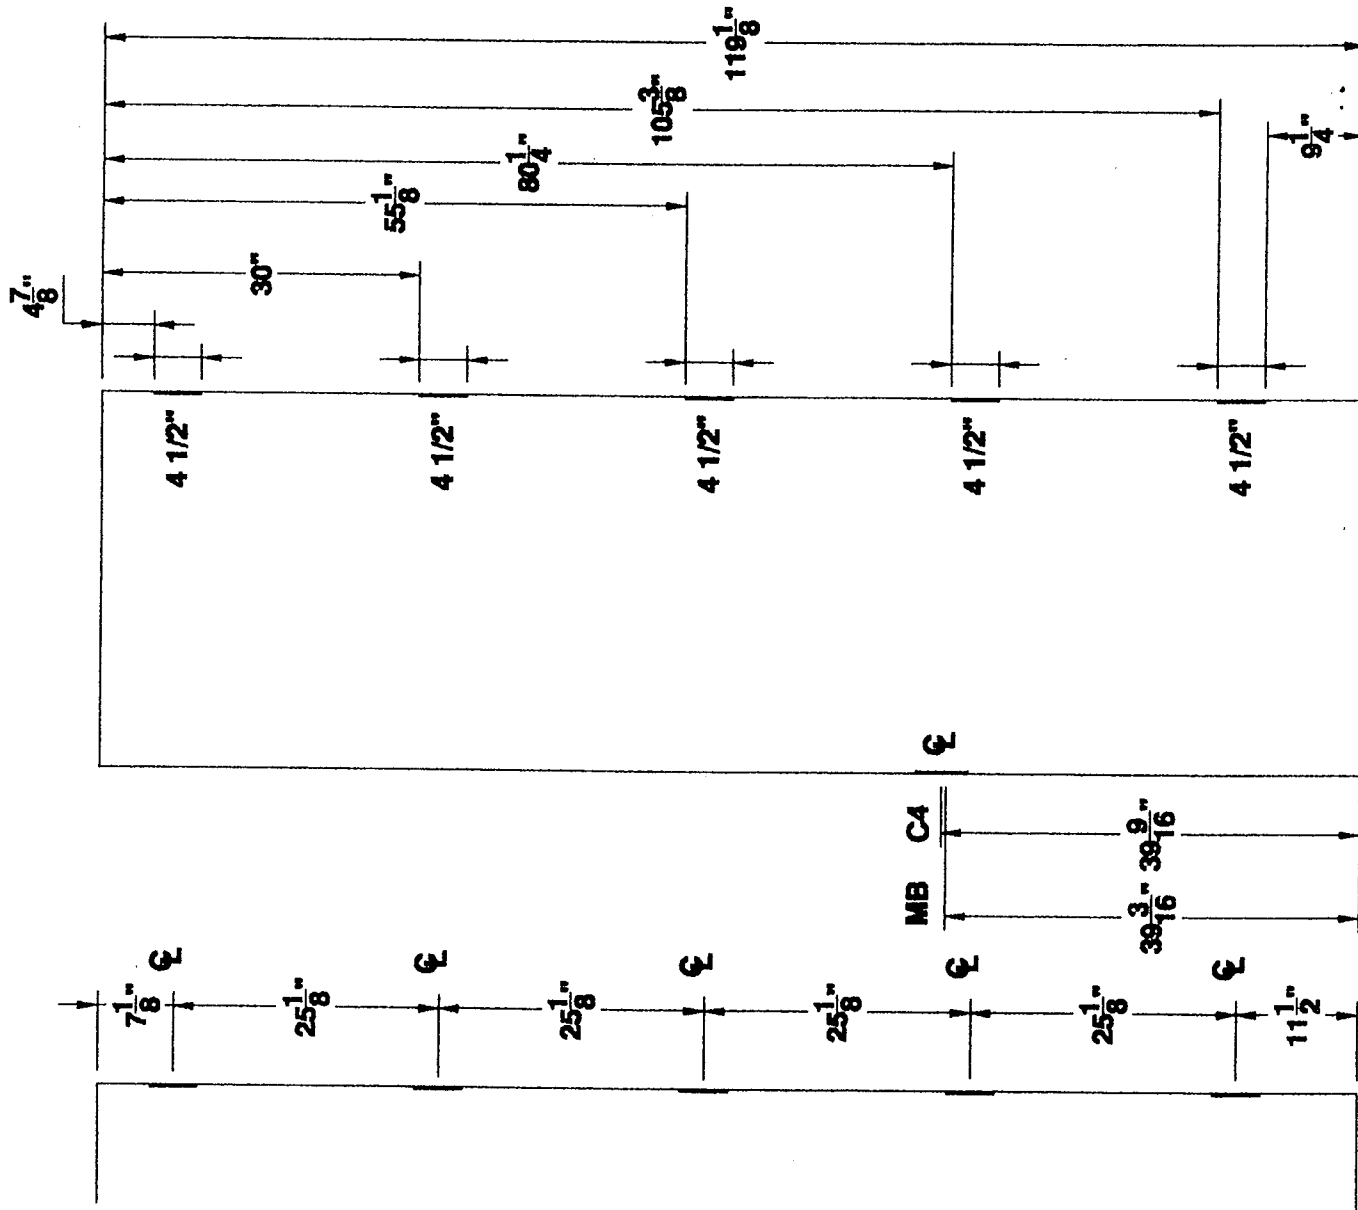

**STANDARD  
10'-0" TO 10'-5"  
DOOR HEIGHTS**

**4 1/2" HINGES  
5 HG 10'-0" DOOR**

# 5 HINGE 10'-0" STANDARD DOOR LOCATIONS

**MESKER DOOR INC.**

SINCE 1864 THE FIRST DOOR and STILL THE FIRST DOOR

**4 1/2" HINGE  
— DETAILS —**

**FIVE HINGE DOOR**

PROJECT Standard Locations

ORDER N/A DATE \_\_\_\_\_

## 5 HINGE 10'-2" STANDARD DOOR LOCATIONS

**MESKER DOOR INC.**  
 SINCE 1864 THE FIRST DOOR and STILL THE FIRST DOOR

**4 1/2" HINGE**  
**DETAILS**  
 FIVE HINGE DOOR

PROJECT Standard Locations  
 ORDER N/A DATE \_\_\_\_\_  
 PREPARED BY SJS SHEET 1 OF 1  
 Standard Detail # D5H-412-10FT-2IN

# 5 HINGE 10'-5" STANDARD DOOR LOCATIONS

**MESKER DOOR INC.**  
SINCE 1864 THE FIRST DOOR and STILL THE FIRST DOOR

**4 1/2" HINGE  
DETAILS**  
FIVE HINGE DOOR

PROJECT Standard Locations  
 ORDER N/A DATE \_\_\_\_\_  
 PREPARED BY SJS SHEET 1 OF 1  
 Standard Detail # D5H-412-10FT-5IN