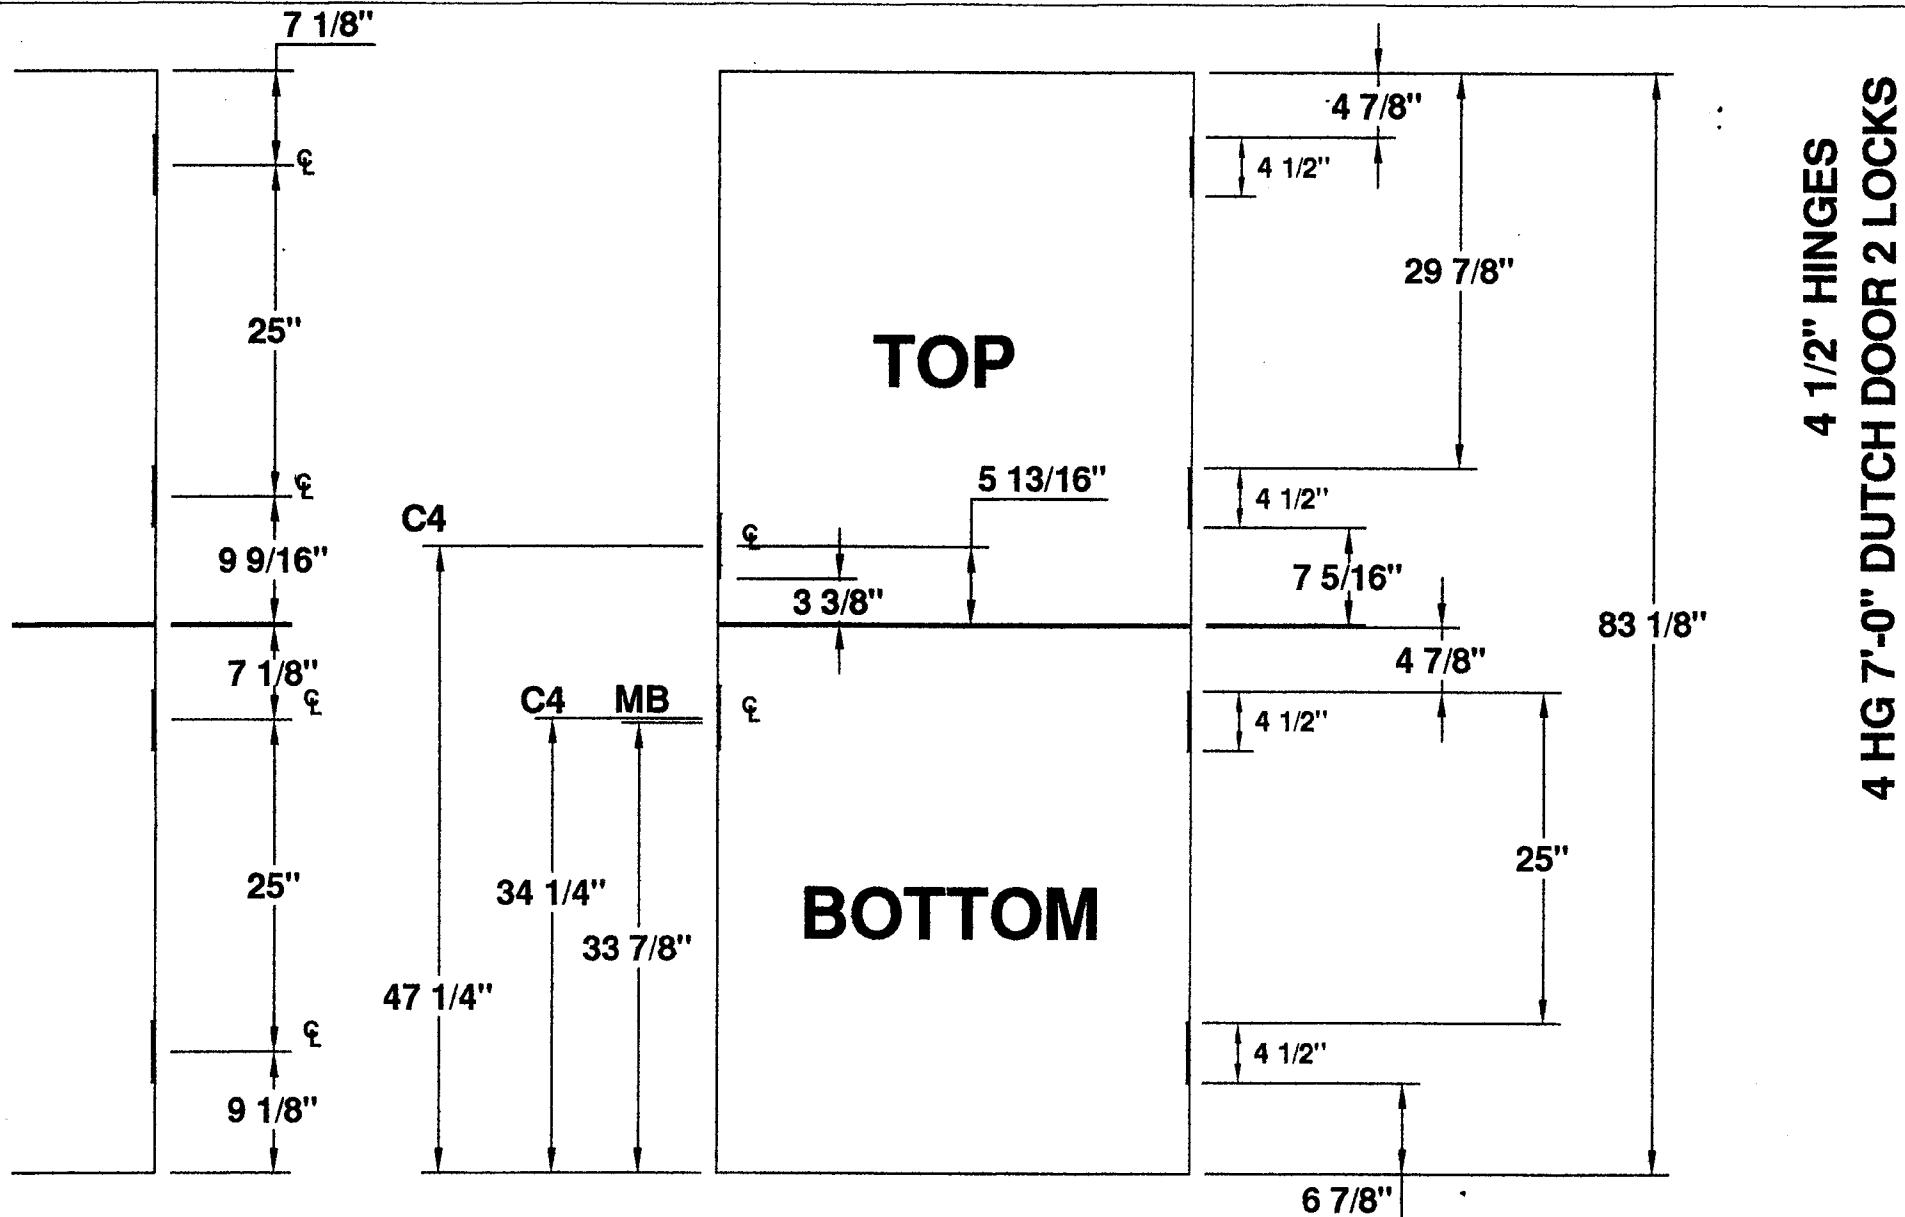

Detail # DUTCH-D4H-412-7FT-01N

4 HINGE 7'-0" DUTCH DOOR LOCATIONS- 2 LOCKS

MESKER DOOR INC.

SINCE 1864 THE FIRST DOOR and STILL THE FIRST DOOR

**4 1/2" HINGE
—DETAILS—**

FOUR HINGE DOOR

PROJECT DUTCH DOOR LOCATIONS