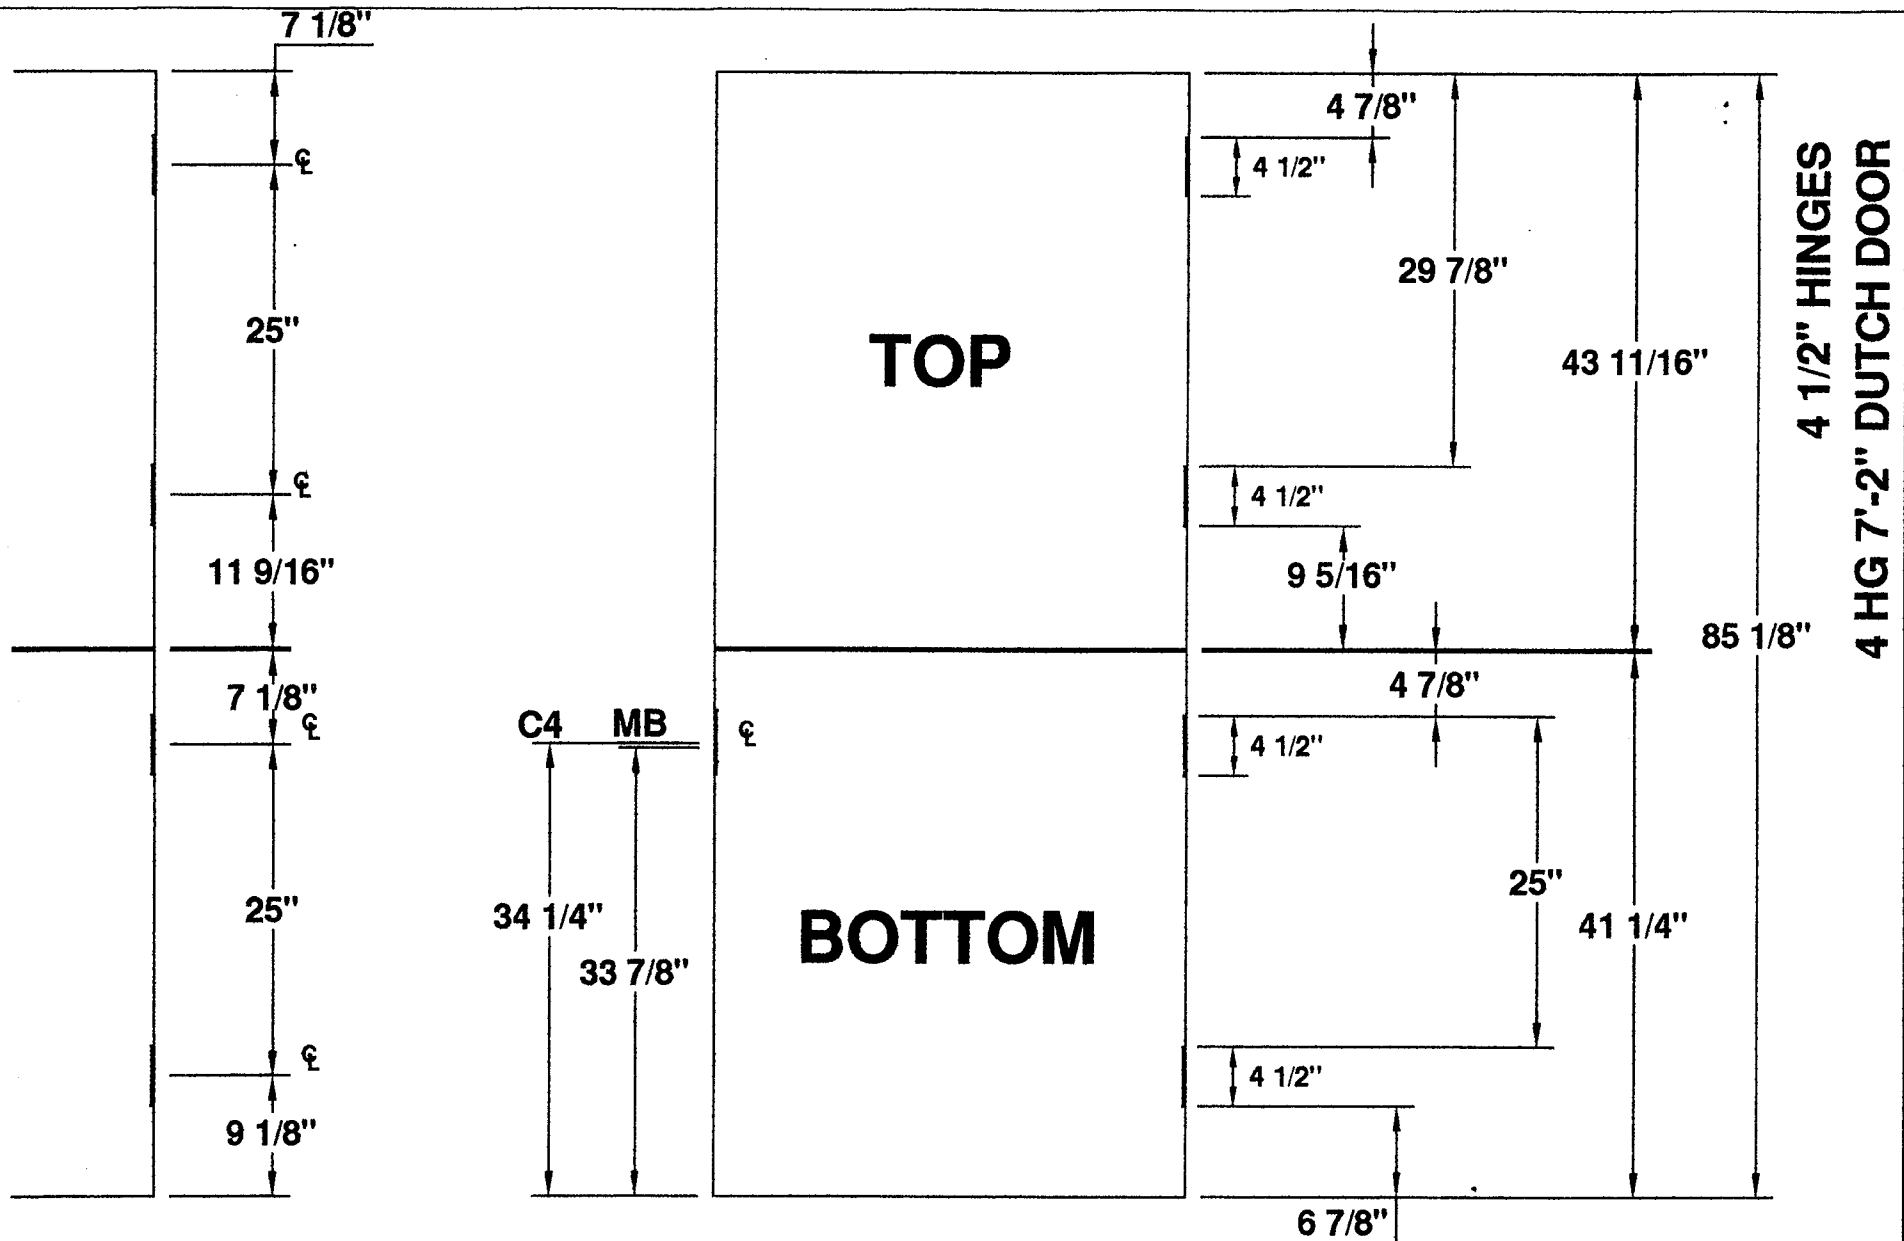

4 HINGE 7'-2" DUTCH DOOR LOCATIONS

MESKER DOOR INC.

SINCE 1864 THE FIRST DOOR and STILL THE FIRST DOOR

**4 1/2" HINGE
—DETAILS—**

FOUR HINGE DOOR

PROJECT DUTCH DOOR LOCATIONS

ORDER N/A DATE 11/16/98

PREPARED BY SJS SHEET 1 OF 1

Detail # DUTCH-D4H-412-7FT-2IN