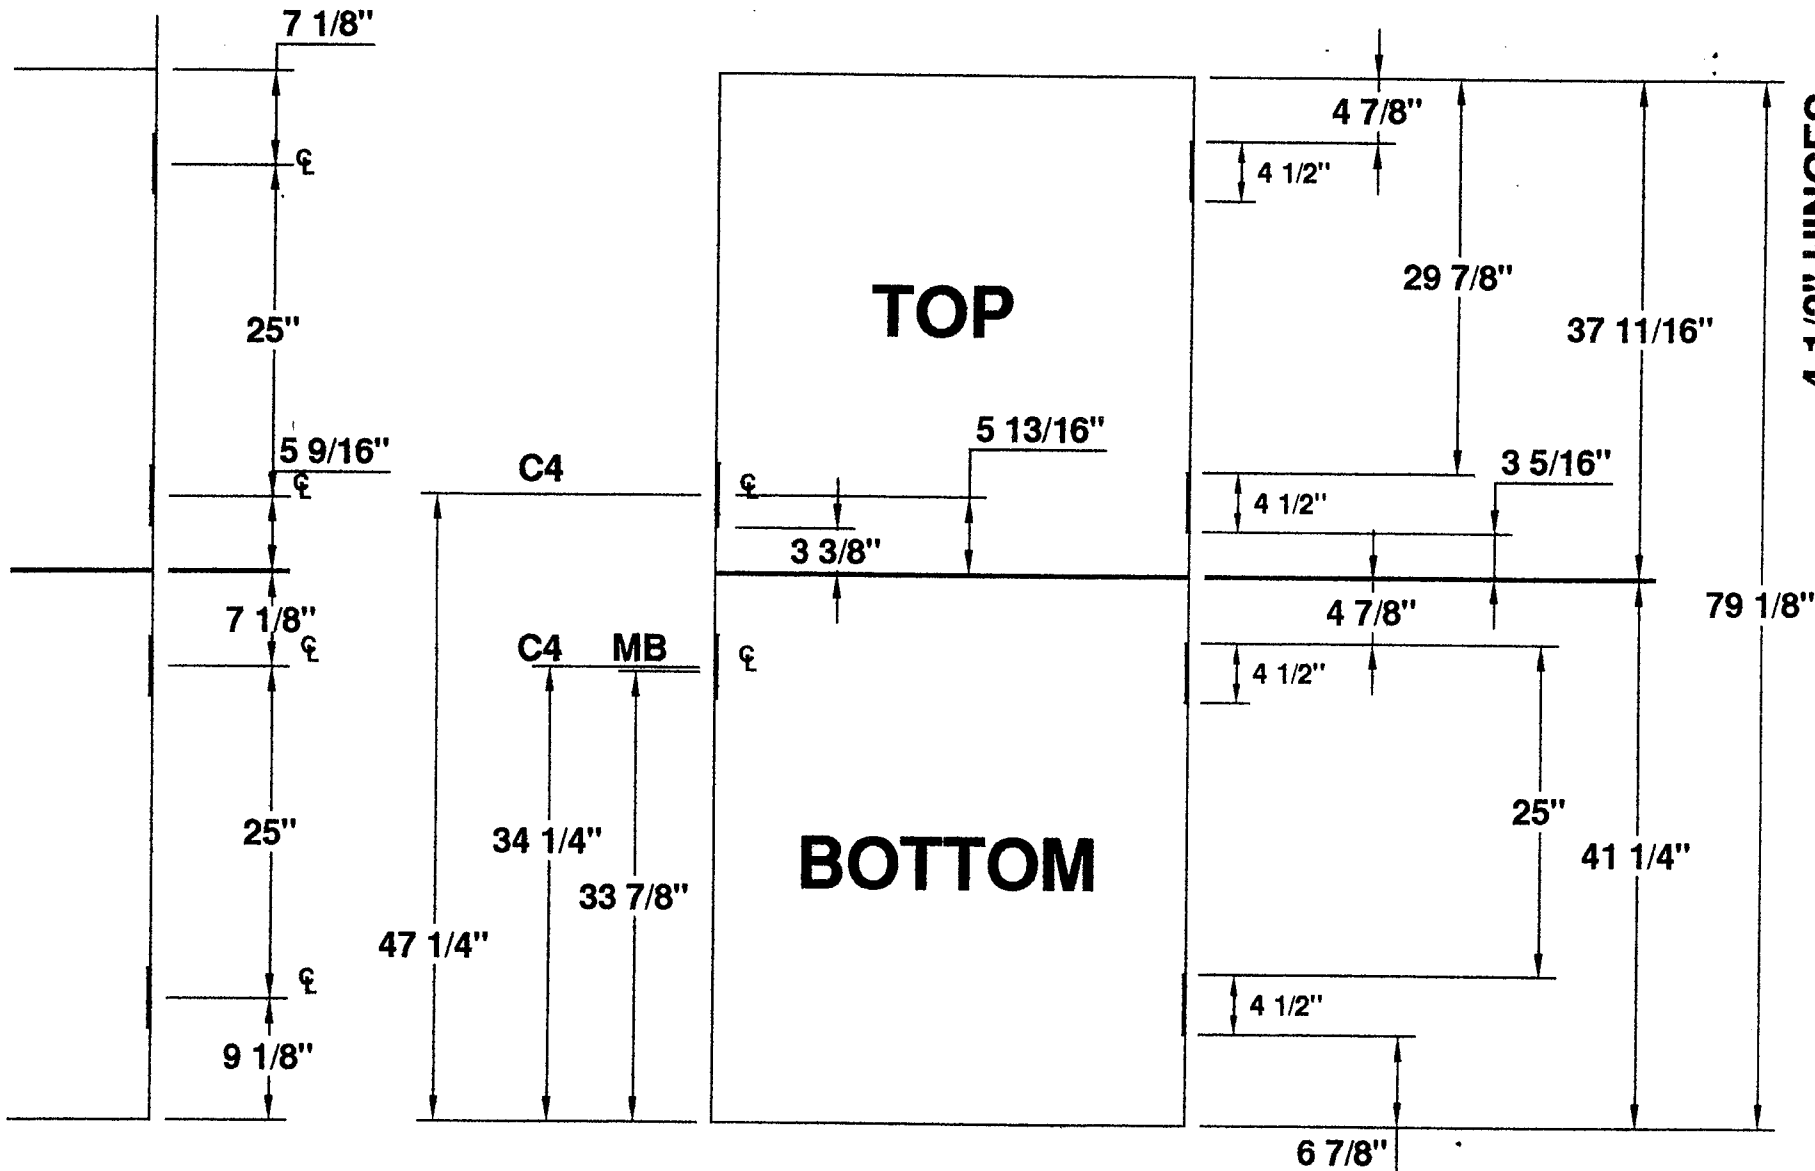

**4 1/2" HINGE
—DETAILS—**

FOUR HINGE DOOR

PROJECT DUTCH DOOR LOCATIONS

ORDER N/A DATE 7/14/99

PREPARED BY SJS SHEET 1 OF 1

Detail # DUTCH-D4H-412-6FT-8IN

4 HINGE 6'-8" DUTCH DOOR LOCATIONS- 2 LOCKS

MESKER DOOR INC.

SINCE 1864 THE FIRST DOOR and STILL THE FIRST DOOR

**4 1/2" HINGE
—DETAILS—
FOUR HINGE DOOR**

PROJECT DUTCH DOOR LOCATIONS

ORDER N/A DATE 1/10/99

PREPARED BY SJS SHEET 1 OF 1

Detail # DUTCH-D4H-412-6FT-8IN2C

4 1/2" HINGE
— DETAILS —
FIVE HINGE DOOR

PROJECT DUTCH DOOR LOCATIONS
 ORDER N/A DATE 6/15/00
 PREPARED BY SJS SHEET 1 OF 1

Detail # DUTCH-D5H-412-9FT-01N