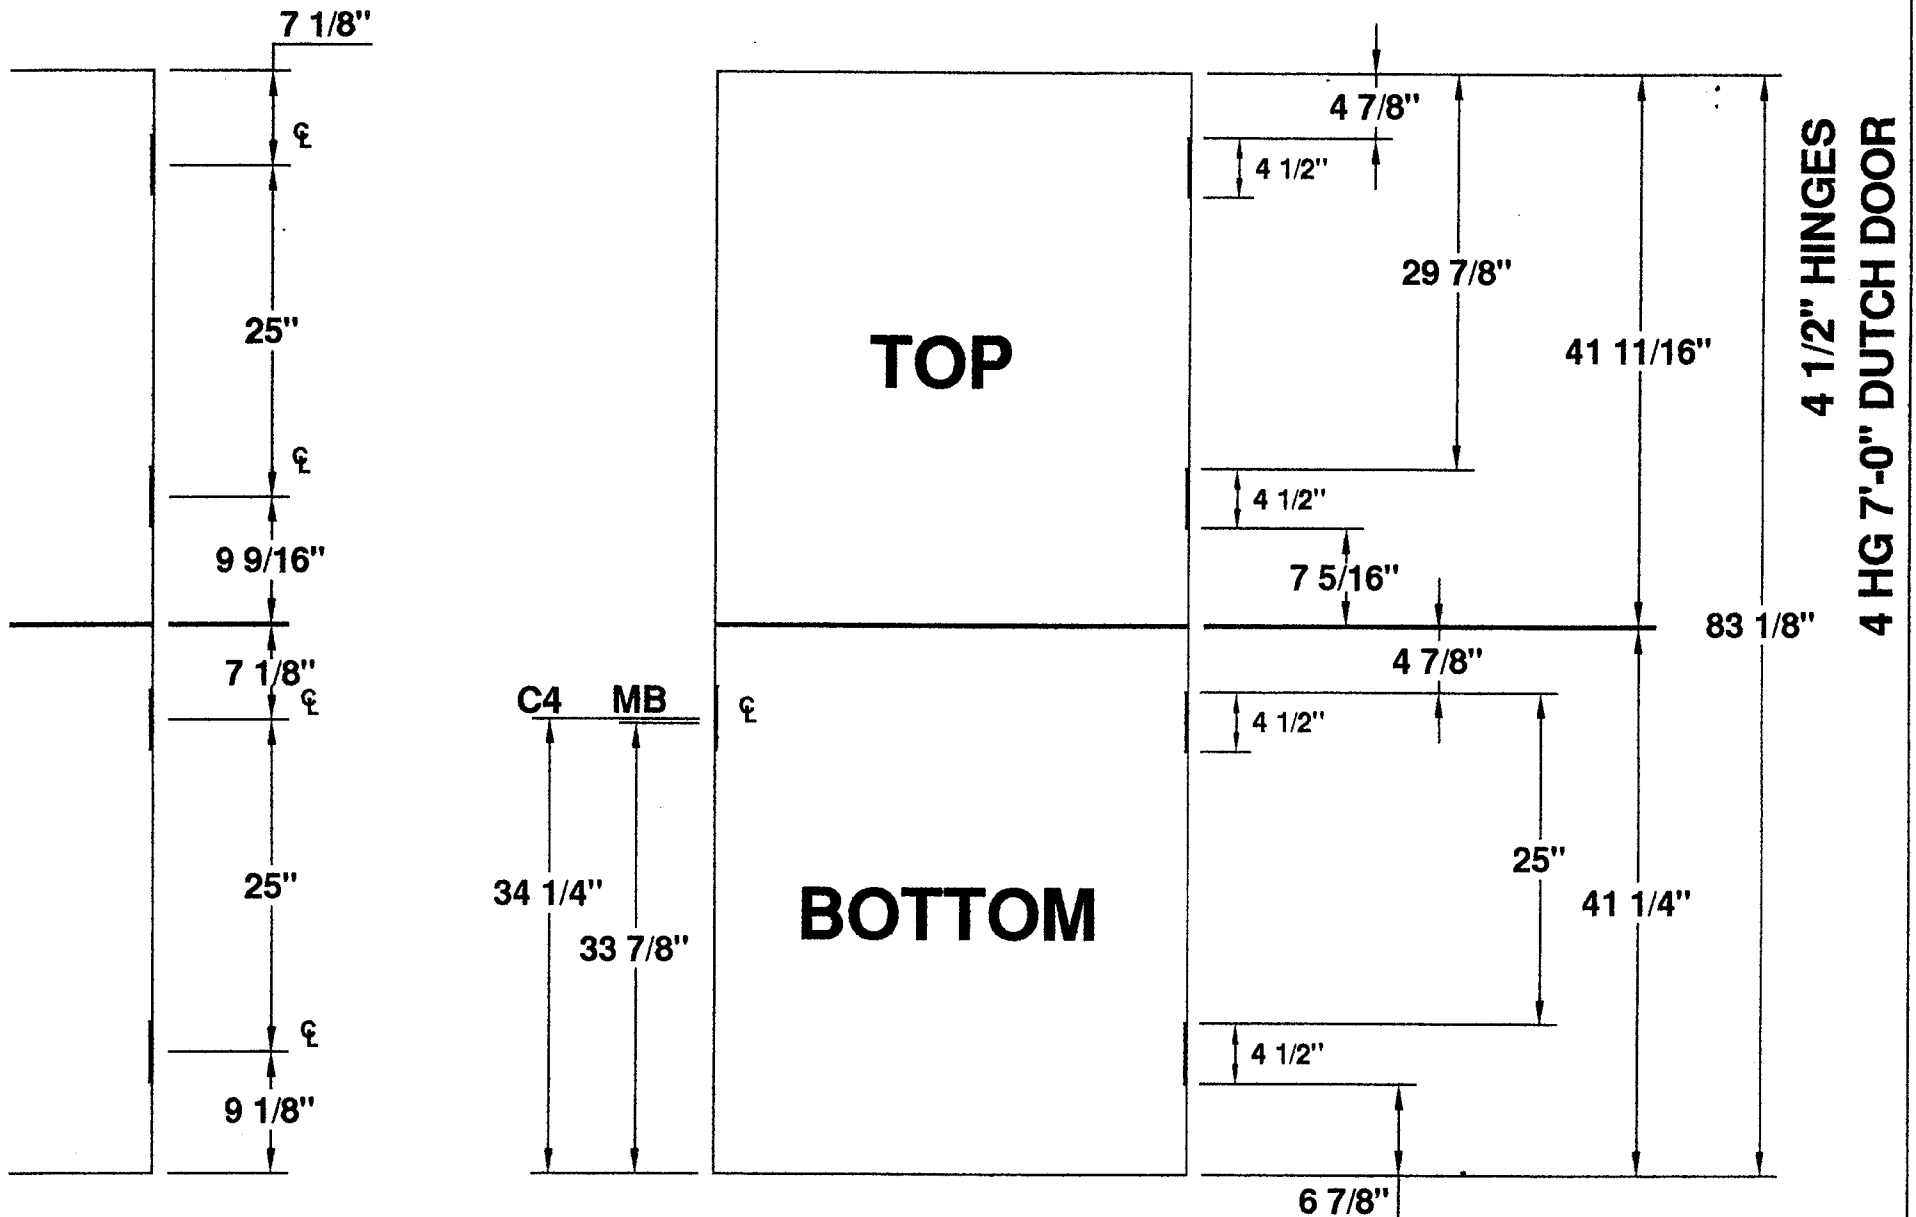

**4 1/2" HINGE
—DETAILS—**

FOUR HINGE DOOR

PROJECT DUTCH DOOR LOCATIONS

ORDER N/A DATE 7/14/99

PREPARED BY SJS SHEET 1 OF 1

Detail # DUTCH-D4H-412-6FT-8IN

4 HINGE 6'-8" DUTCH DOOR LOCATIONS- 2 LOCKS

MESKER DOOR INC.

SINCE 1864 THE FIRST DOOR and STILL THE FIRST DOOR

**4 1/2" HINGE
—DETAILS—
FOUR HINGE DOOR**

PROJECT DUTCH DOOR LOCATIONS

ORDER N/A DATE 1/10/99

PREPARED BY SJS SHEET 1 OF 1

Detail # DUTCH-D4H-412-6FT-8IN2C

Detail # DUTCH-D4H-412-7FT-01N

4 HINGE 7'-0" DUTCH DOOR LOCATIONS- 2 LOCKS

MESKER DOOR INC.

SINCE 1864 THE FIRST DOOR and STILL THE FIRST DOOR

**4 1/2" HINGE
—DETAILS—**

FOUR HINGE DOOR

PROJECT DUTCH DOOR LOCATIONS

4 1/2" HINGE
— DETAILS —
FIVE HINGE DOOR

PROJECT DUTCH DOOR LOCATIONS
 ORDER N/A DATE 6/15/00
 PREPARED BY SJS SHEET 1 OF 1

Detail # DUTCH-D5H-412-9FT-01N