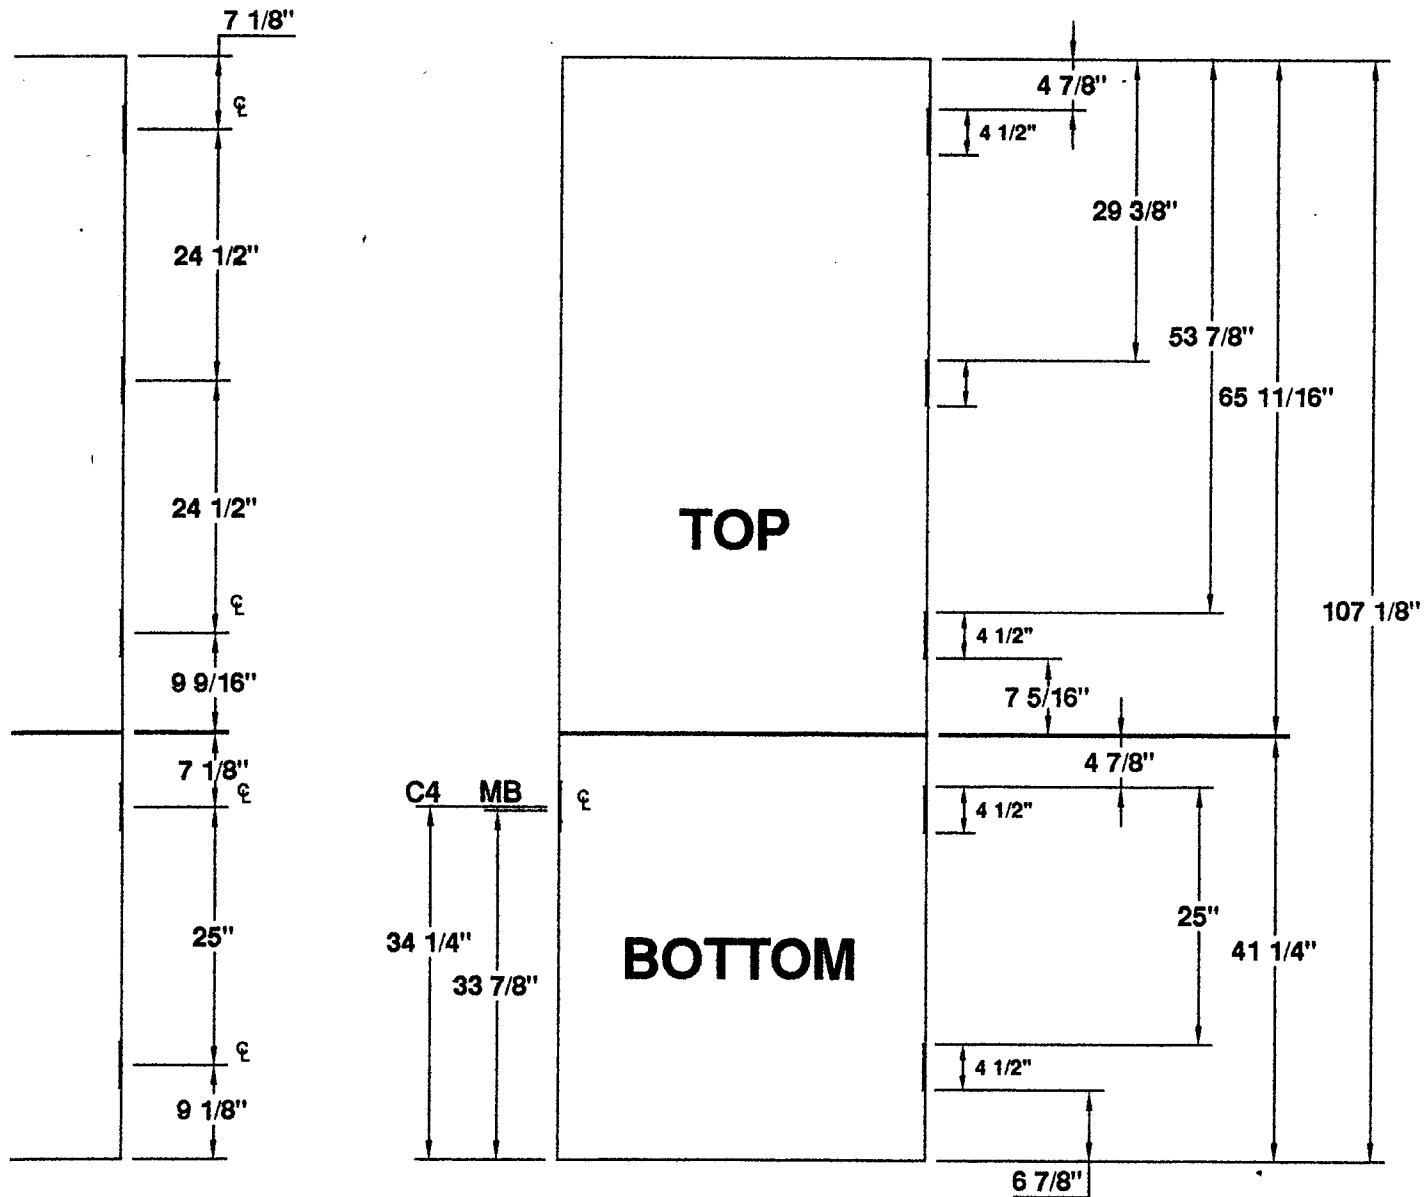

4 1/2" HINGES
4 HG 9'-0" DUTCH DOOR

5 HINGE 9'-0" DUTCH DOOR LOCATIONS

MESKER DOOR INC.
SINCE 1864 THE FIRST DOOR and STILL THE FIRST DOOR

4 1/2" HINGE
— DETAILS —
FIVE HINGE DOOR

PROJECT DUTCH DOOR LOCATIONS
ORDER N/A DATE 6/15/00
PREPARED BY SJS SHEET 1 OF 1

Detail # DUTCH-D5H-412-9FT-01N