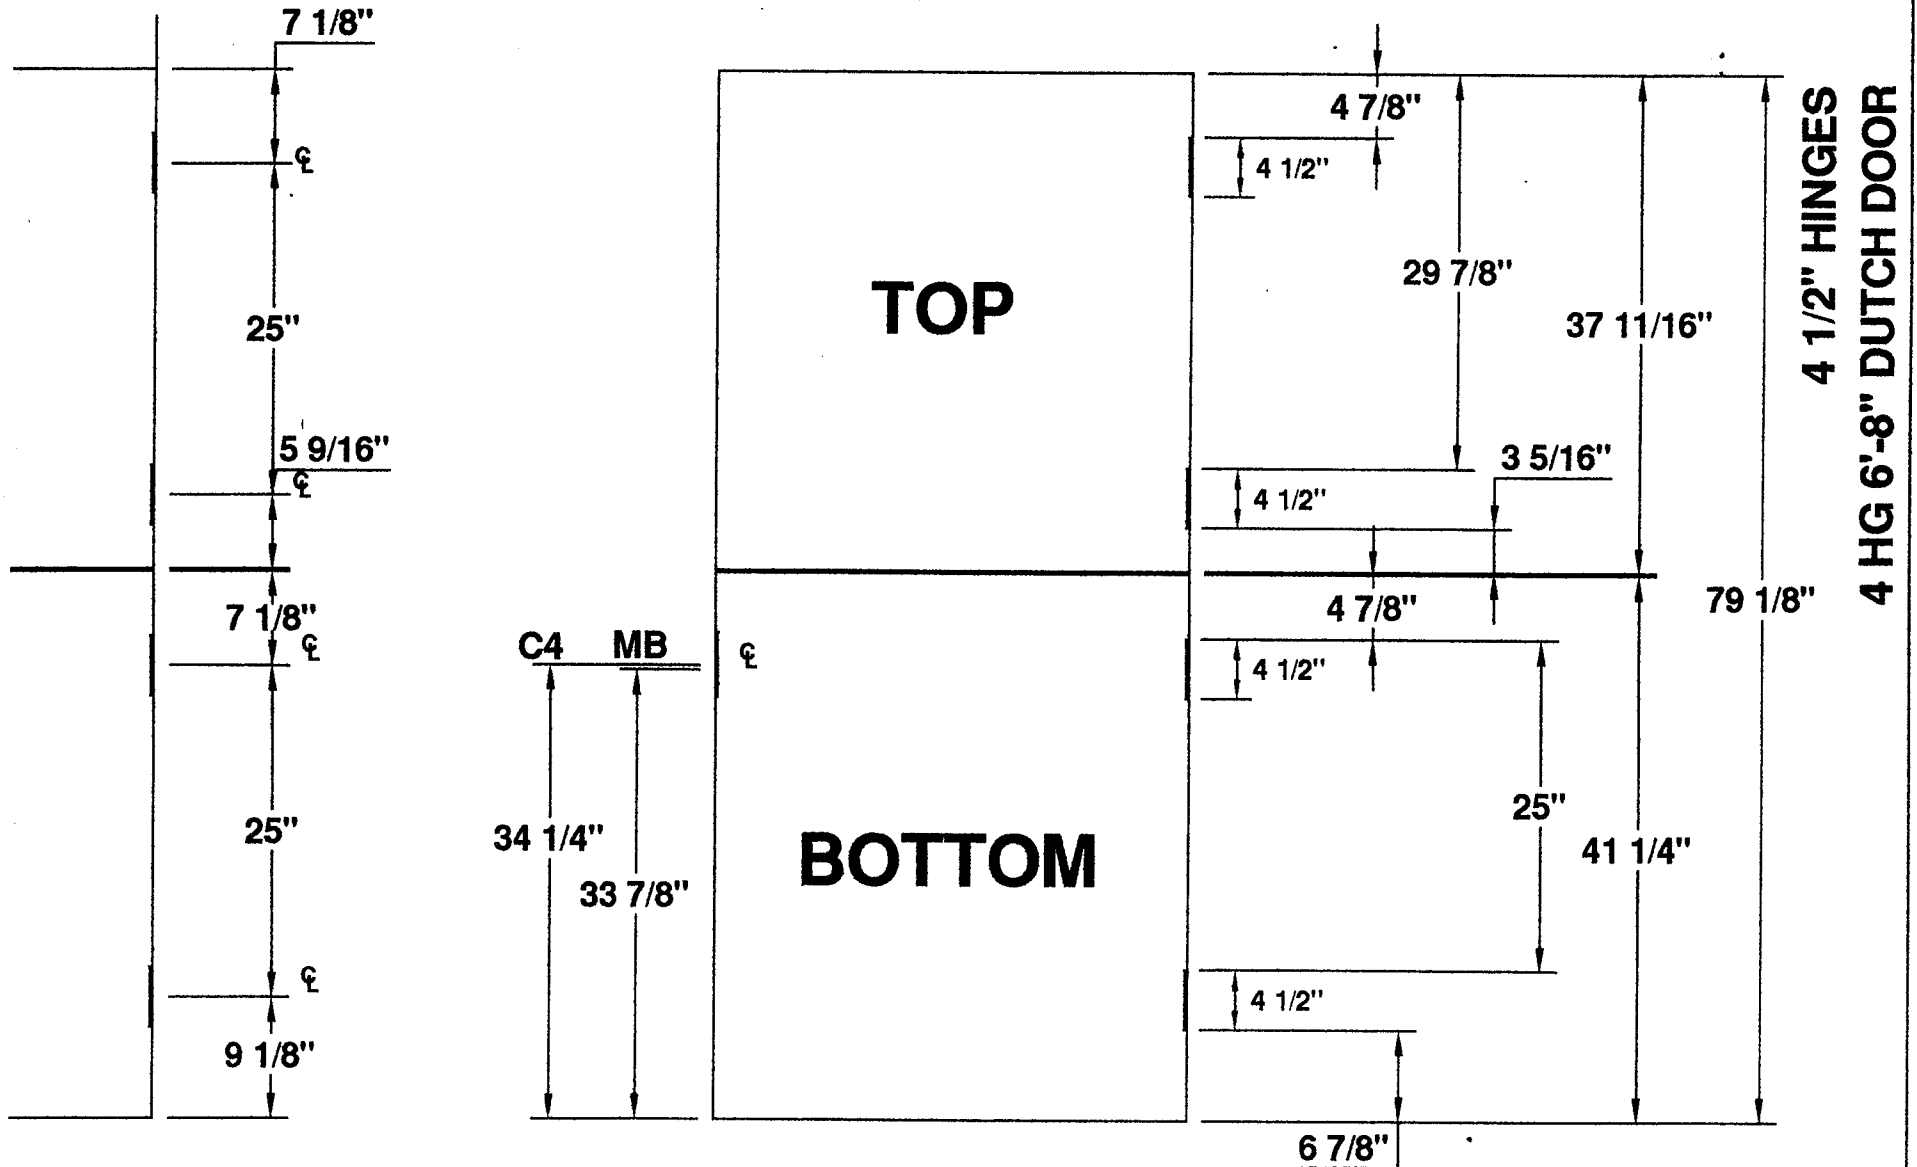

4 HINGE 6'-8" DUTCH DOOR LOCATIONS

MESKER DOOR INC.

SINCE 1864 THE FIRST DOOR and STILL THE FIRST DOOR

**4 1/2" HINGE
—DETAILS—**

FOUR HINGE DOOR

PROJECT DUTCH DOOR LOCATIONS

ORDER N/A DATE 7/14/99

PREPARED BY SJS SHEET 1 OF 1

Detail # DUTCH-D4H-412-6FT-8IN