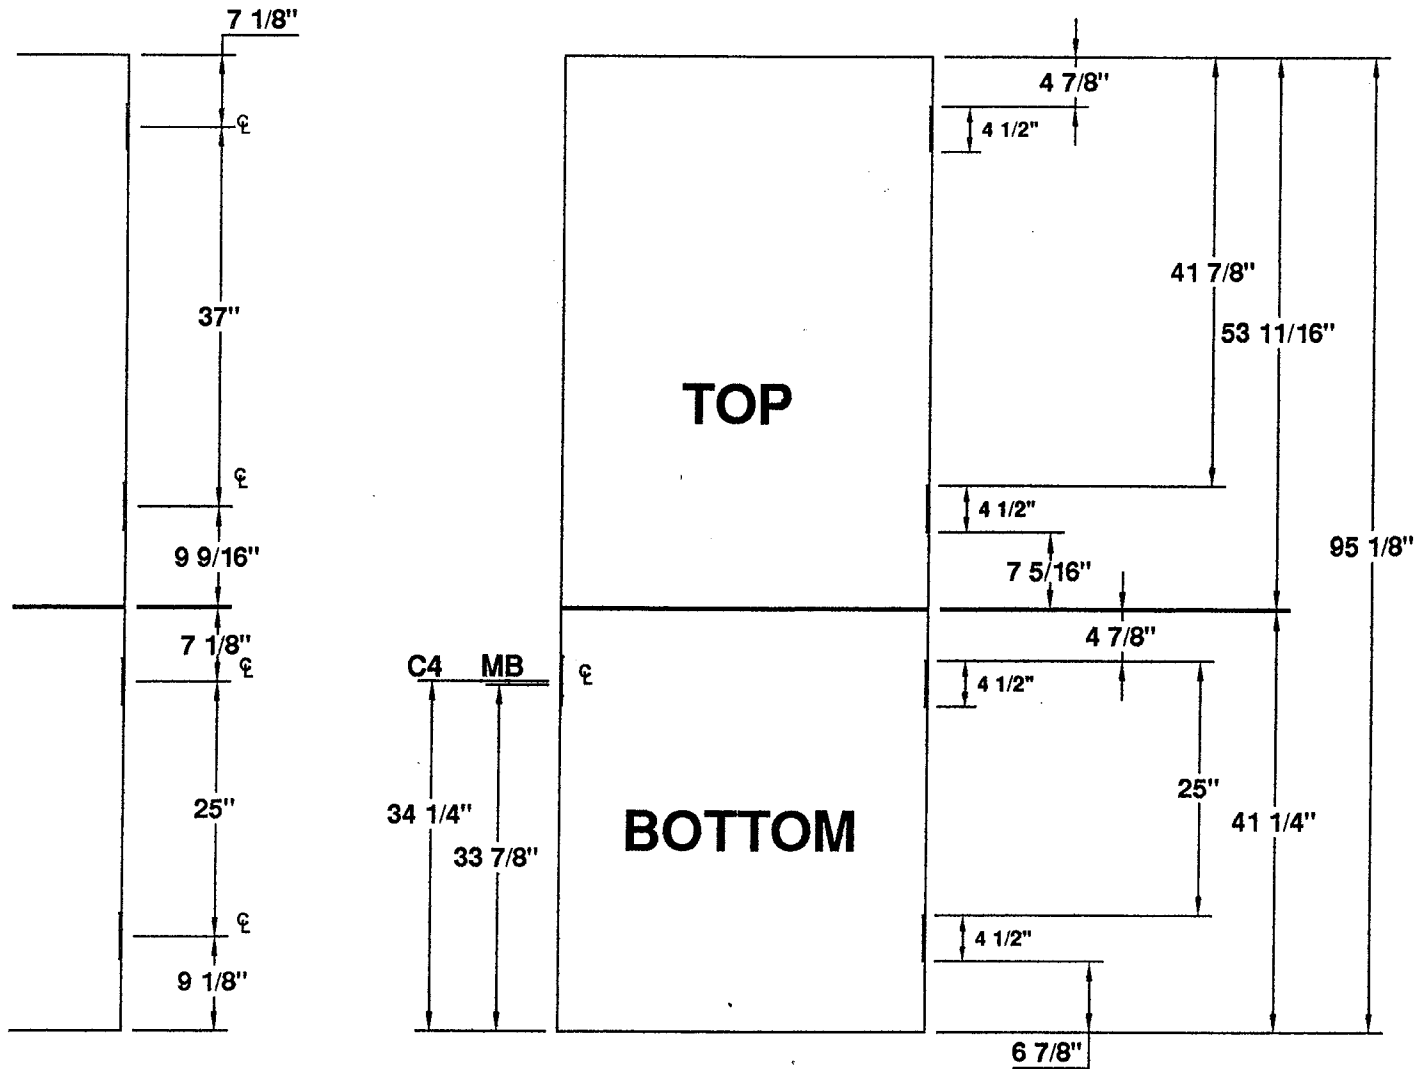

**DUTCH
DOOR
HINGE LOCATIONS**

4 1/2" HINGES
4 HG 8'-0" DUTCH DOOR

4 HINGE 8'-0" DUTCH DOOR LOCATIONS

MESKER DOOR INC.
SINCE 1864 THE FIRST DOOR and STILL THE FIRST DOOR

**4 1/2" HINGE
—DETAILS—
FOUR HINGE DOOR**

**4 1/2" HINGE
—DETAILS—**

FOUR HINGE DOOR

PROJECT DUTCH DOOR LOCATIONS

ORDER N/A DATE 7/14/99

PREPARED BY SJS SHEET 1 OF 1

Detail # DUTCH-D4H-412-6FT-8IN

4 HINGE 6'-8" DUTCH DOOR LOCATIONS- 2 LOCKS

MESKER DOOR INC.

4 1/2" HINGE
— DETAILS —
FIVE HINGE DOOR

PROJECT DUTCH DOOR LOCATIONS
 ORDER N/A DATE 6/15/00
 PREPARED BY SJS SHEET 1 OF 1

Detail # DUTCH-D5H-412-9FT-01N