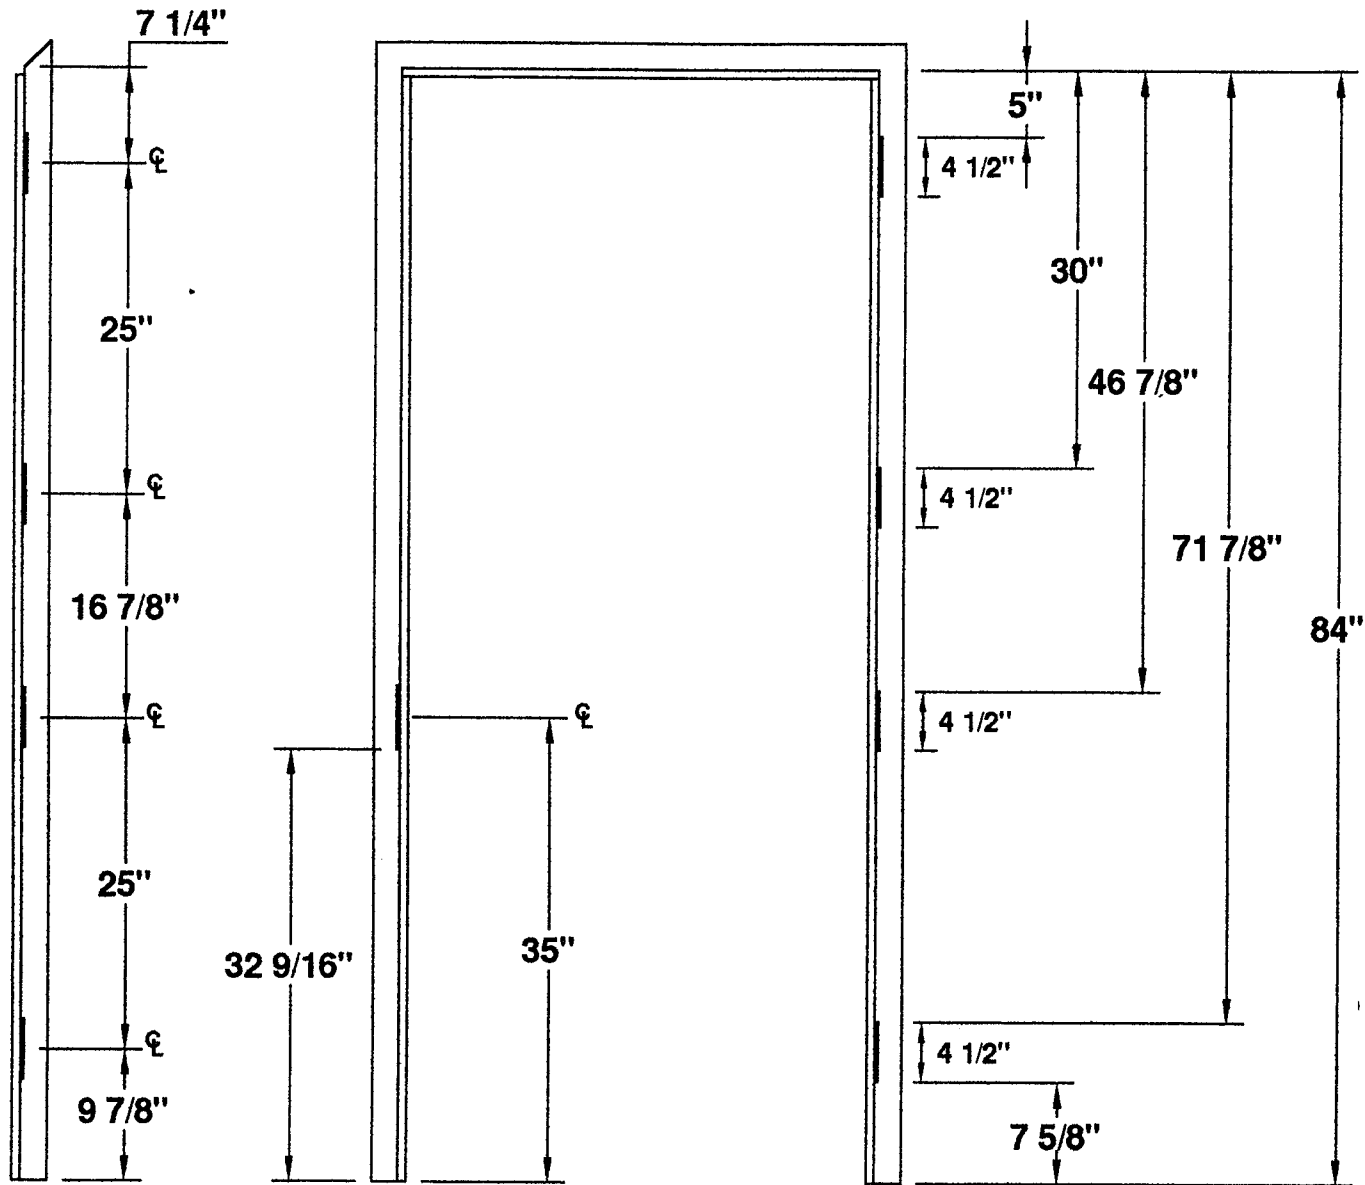

Standard Detail # DUTCH-3H-412-6FT-8IN

**4 1/2" HINGES**  
**4 HG 6'-8" DUTCH FRAME 2 STRIKES**

## 4 HINGE 6'-8" DUTCH FRAME LOCATIONS- 2 STRIKES

**MESKER DOOR INC.**

SINCE 1864 THE FIRST DOOR and STILL THE FIRST DOOR

**4 1/2" HINGE**  
**—DETAILS—**

**FOUR HINGE DUTCH FRAME**

PROJECT Standard Dutch Locations

ORDER N/A DATE \_\_\_\_\_

PREPARED BY SJS SHEET 1 OF 1

Standard Detail # DUTCH-3H-412-6FT-8IN 2U

**4 1/2" HINGES**  
**4 HG 7'-0" DUTCH FRAME**