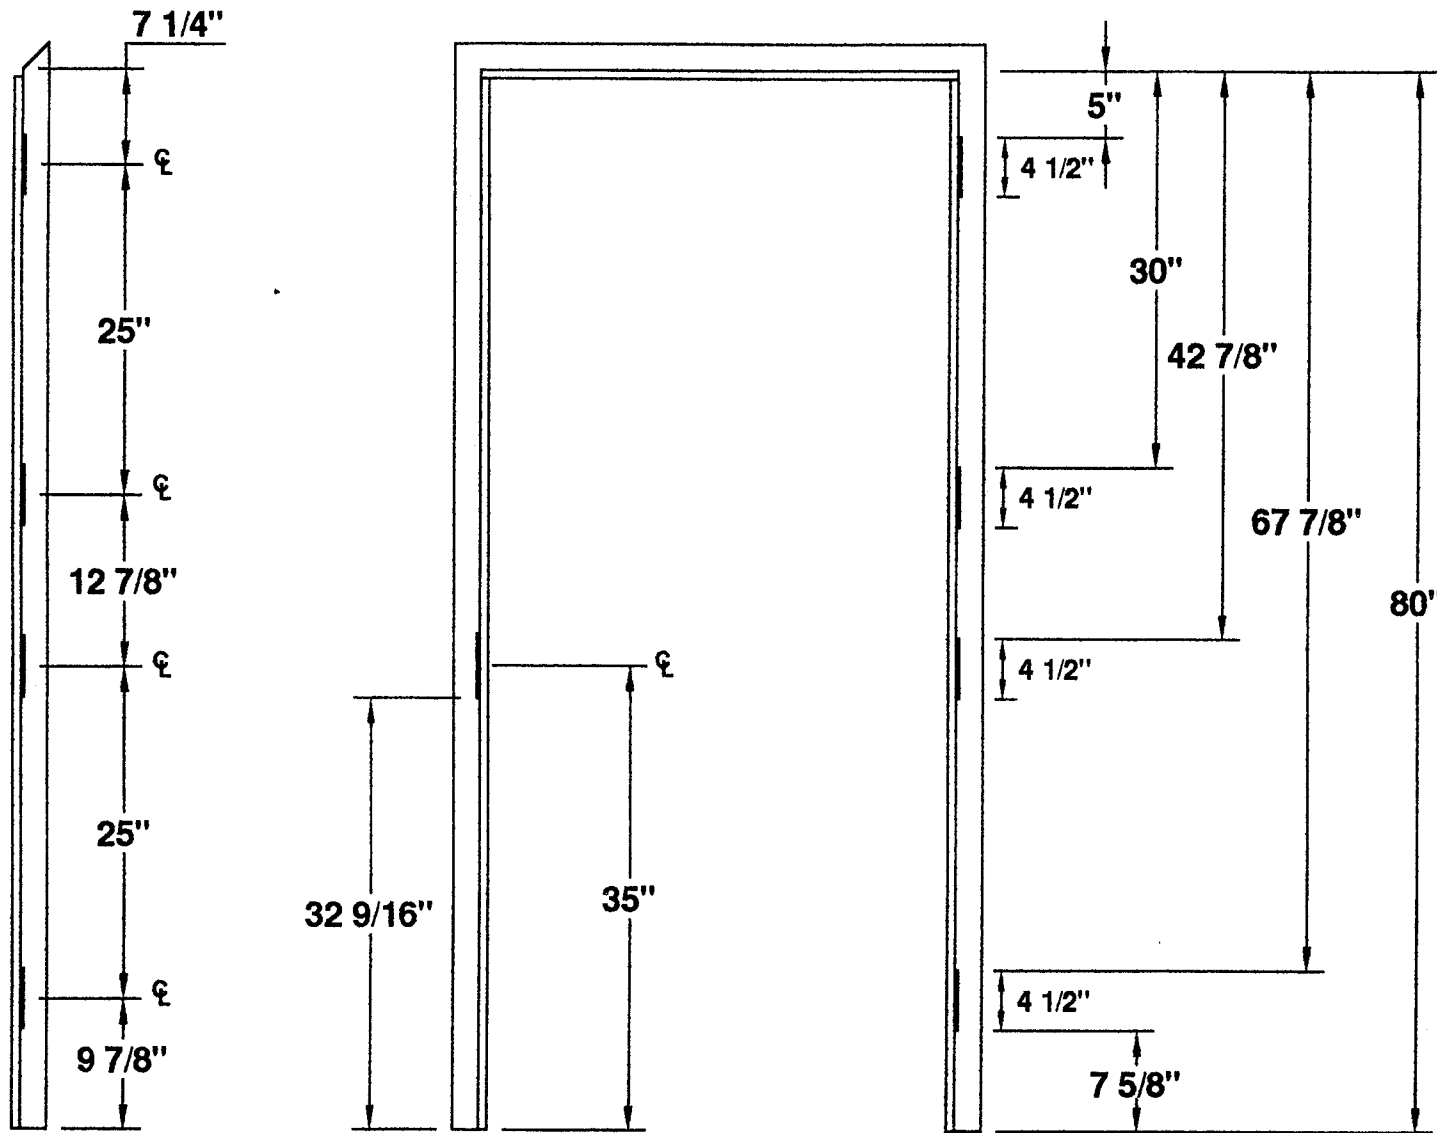

**DUTCH  
FRAMES  
HINGE LOCATIONS**

**4 1/2" HINGES**  
**4 HG 6'-8" DUTCH FRAME**

## 4 HINGE 6'-8" DUTCH FRAME LOCATIONS

**MESKER DOOR INC.**  
 SINCE 1864 THE FIRST DOOR and STILL THE FIRST DOOR

**4 1/2" HINGE**  
**—DETAILS—**  
**FOUR HINGE DUTCH FRAME**

PROJECT Standard Dutch Locations  
 ORDER N/A DATE \_\_\_\_\_  
 PREPARED BY SJS SHEET 1 OF 1

Standard Detail # DUTCH-3H-412-6FT-8IN

**4 1/2" HINGES**  
**4 HG 6'-8" DUTCH FRAME 2 STRIKES**