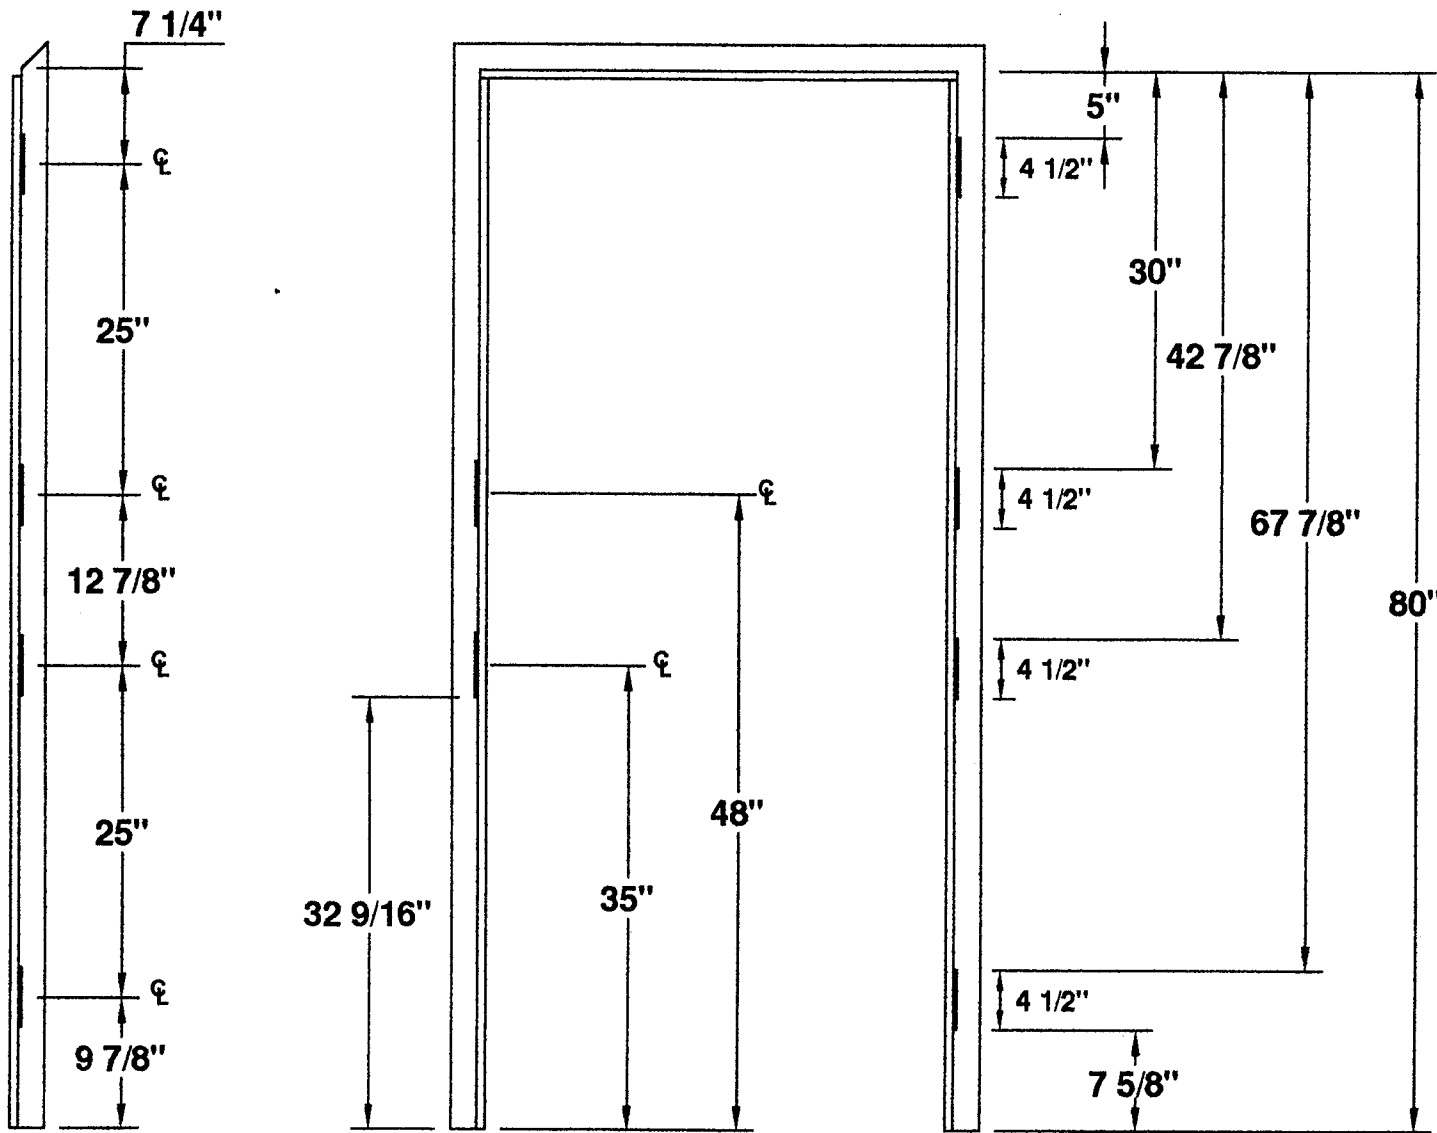

## 4 HINGE 6'-8" DUTCH FRAME LOCATIONS

**MESKER DOOR INC.**  
 SINCE 1864 THE FIRST DOOR and STILL THE FIRST DOOR

**4 1/2" HINGE**  
**—DETAILS—**  
**FOUR HINGE DUTCH FRAME**

PROJECT Standard Dutch Locations  
 ORDER N/A DATE \_\_\_\_\_  
 PREPARED BY SJS SHEET 1 OF 1

Standard Detail # DUTCH-3H-412-6FT-8IN

**4 1/2" HINGES**  
**4 HG 6'-8" DUTCH FRAME 2 STRIKES**