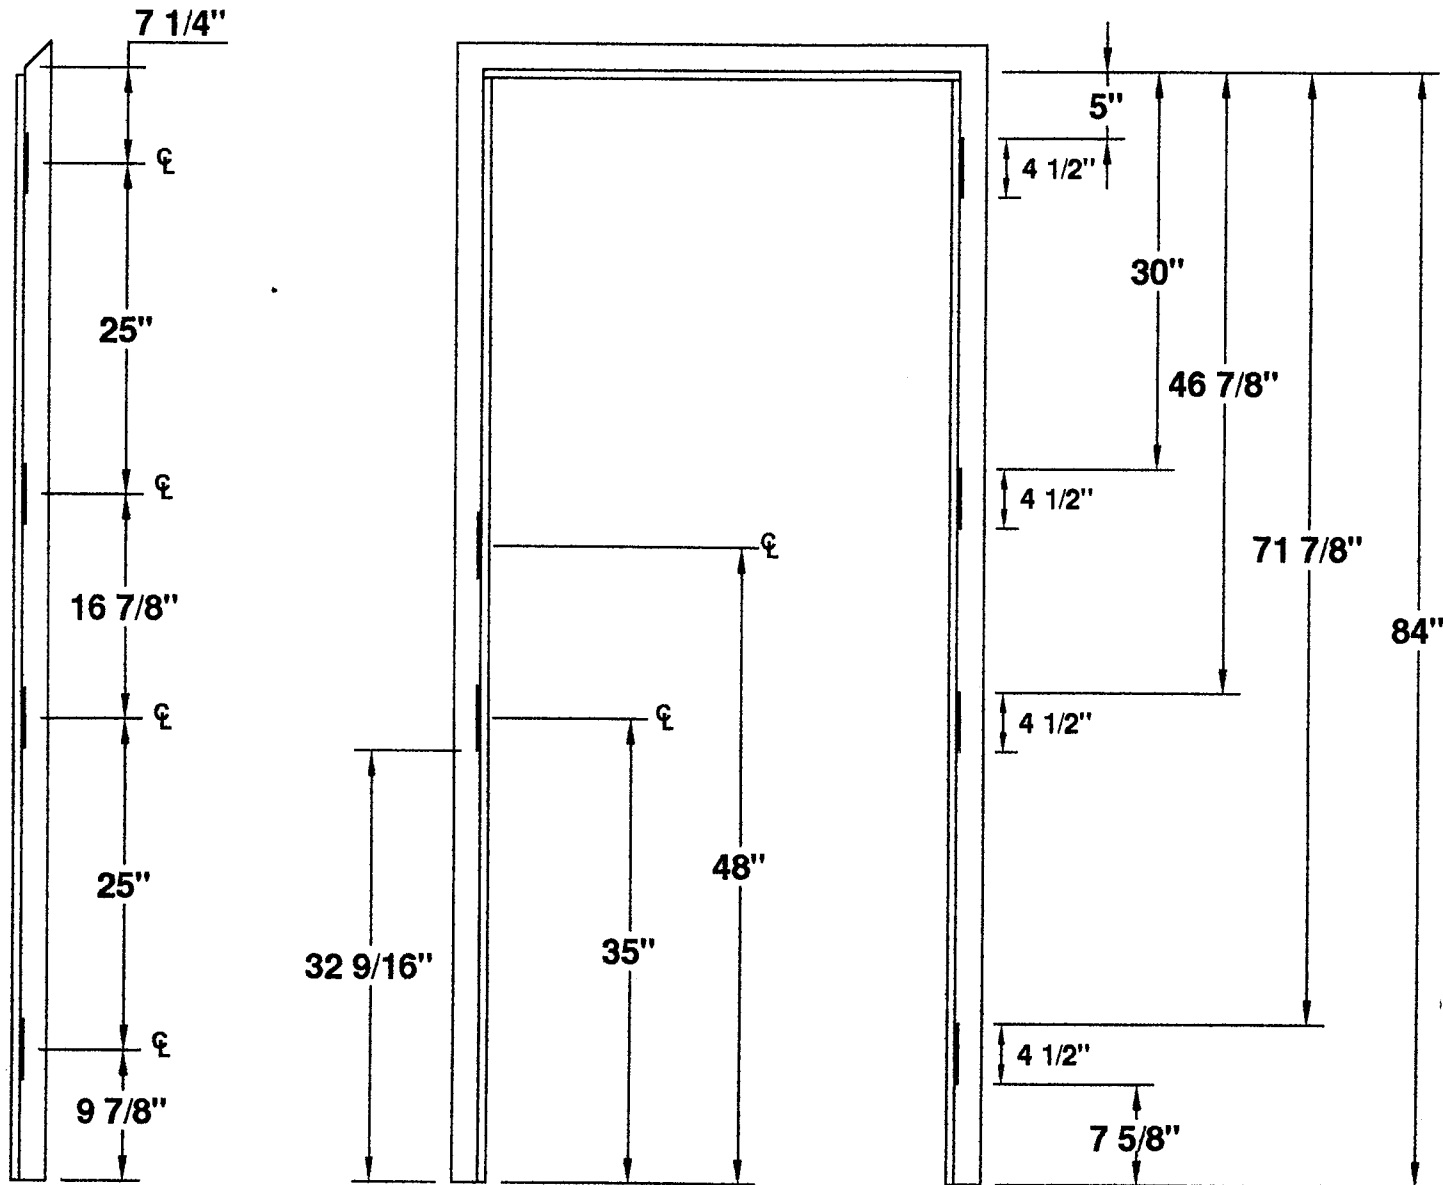

4 1/2" HINGES
4 HG 7'-0" DUTCH FRAME 2 STRIKES

4 HINGE 7'-0" DUTCH FRAME LOCATIONS- 2 STRIKES

MESKER DOOR INC.

SINCE 1864 THE FIRST DOOR and STILL THE FIRST DOOR

4 1/2" HINGE
—DETAILS—

FOUR HINGE DUTCH FRAME

PROJECT Standard Dutch Locations

ORDER N/A DATE _____

PREPARED BY SJS SHEET 1 OF 1

Standard Detail # DUTCH-3H-412-7FT-0IN2U