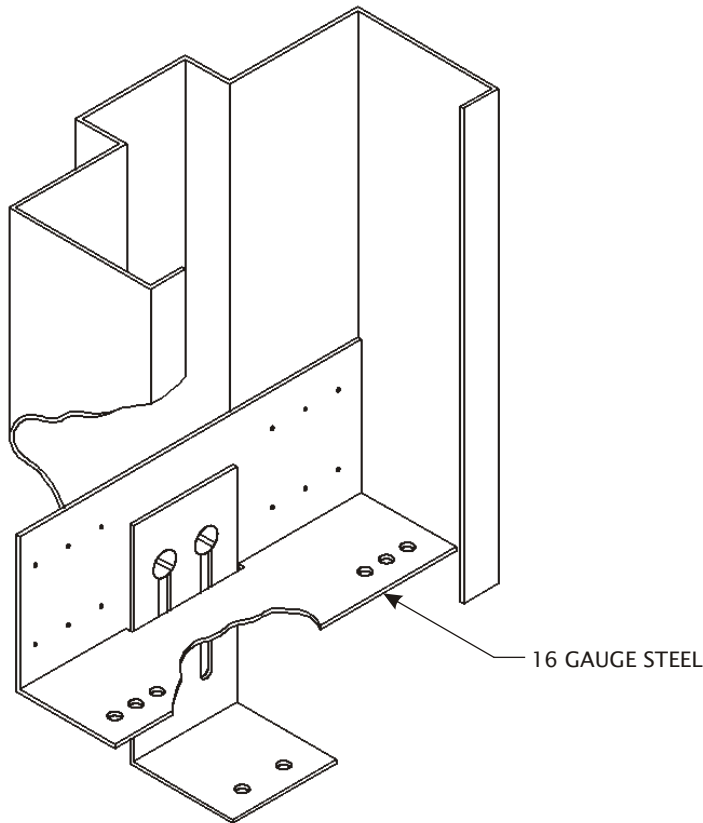

FRAME ANCHOR SILL ANCHOR DOUBLE RABBET FRAME

ADJUSTABLE SILL ANCHOR
REQUIRED WHERE FLOOR
IS NOT LEVEL

ANCHOR NUMBER	FRAME DEPTH
ASI 475	4 3/4"
ASI 575	5 3/4"
ASI 675	6 3/4"
ASI 875	8 3/4"

8 3/4" IS NOT ADJUSTABLE

NOTE: ADJUSTABLE ANCHOR AVAILABLE AS REQUIRED