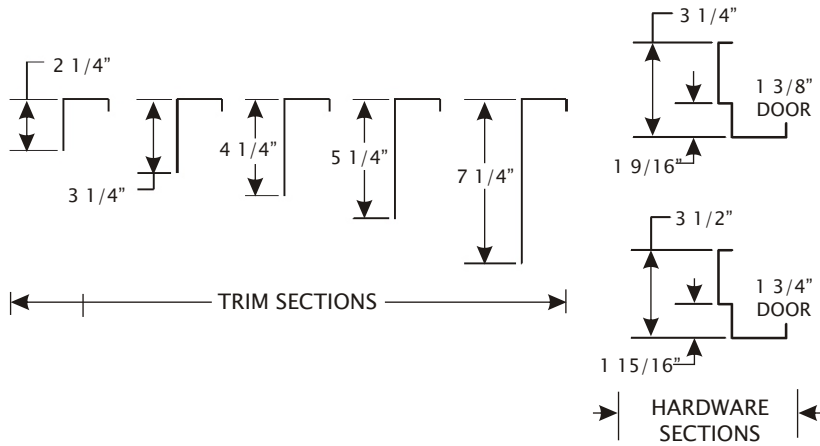

TECHNICAL DATA SHEET

DS-210

REMODELING FRAME

FR SERIES FRAME SECTIONS

COMPLETE ASSEMBLED FRAME

January 2007

MESKER

www.meskerdoor.com
256-851-6670, 256-852-5846