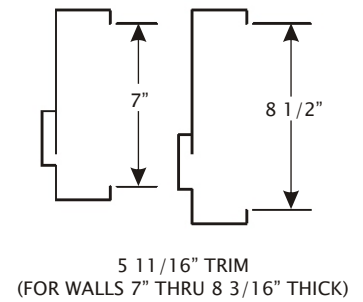

TECHNICAL DATA SHEET

DS-210

REMODELING FRAME

FR SERIES FRAME SECTIONS

COMPLETE ASSEMBLED FRAME

January 2007

MESKER

www.meskerdoor.com
256-851-6670, 256-852-5846