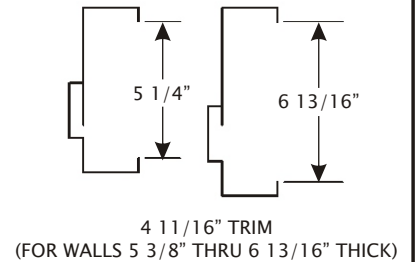

TECHNICAL DATA SHEET

DS-210

REMODELING FRAME

FR SERIES FRAME SECTIONS

COMPLETE ASSEMBLED FRAME

January 2007

MESKER

www.meskerdoor.com
256-851-6670, 256-852-5846