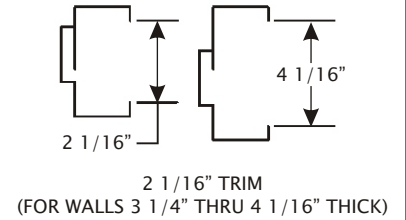

TECHNICAL DATA SHEET

DS-210

REMODELING FRAME

FR SERIES FRAME SECTIONS

COMPLETE ASSEMBLED FRAME

January 2007

MESKER

www.meskerdoor.com
256-851-6670, 256-852-5846