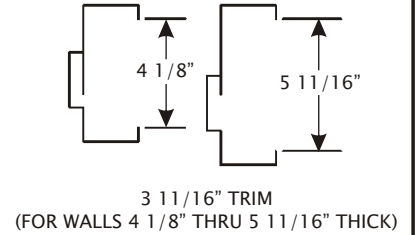

TECHNICAL DATA SHEET

DS-210

REMODELING FRAME

FR SERIES FRAME SECTIONS

COMPLETE ASSEMBLED FRAME

January 2007

MESKER

www.meskerdoor.com
256-851-6670, 256-852-5846