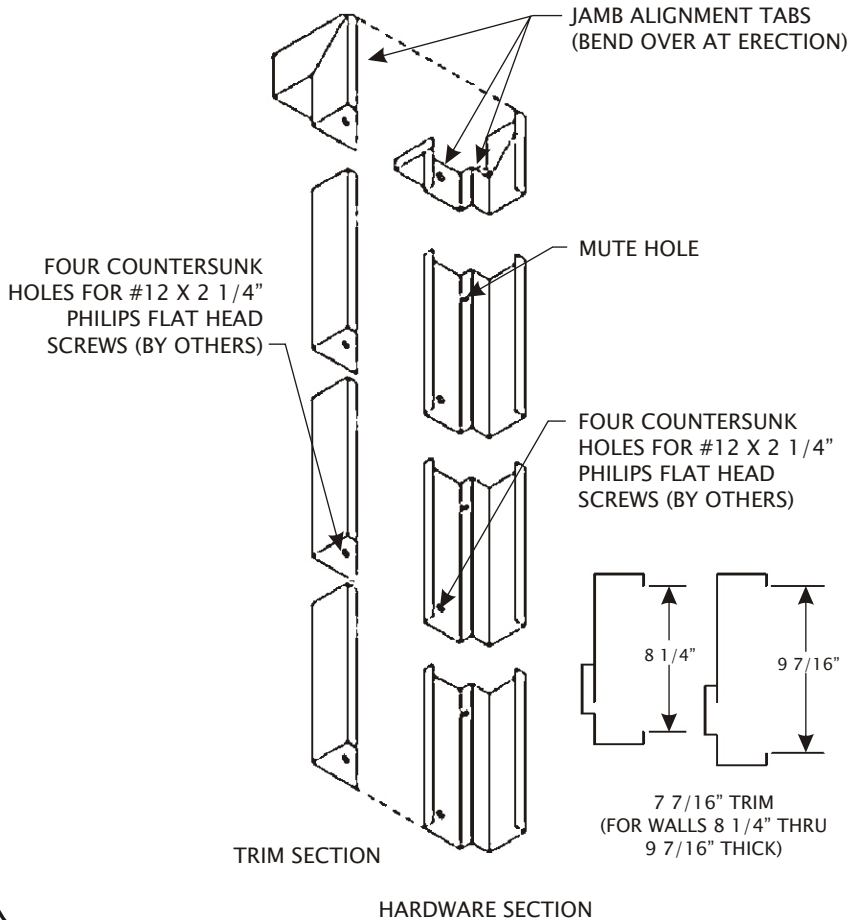

TECHNICAL DATA SHEET

DS-210

REMODELING FRAME

FR SERIES FRAME SECTIONS

COMPLETE ASSEMBLED FRAME

January 2007

MESKER

www.meskerdoor.com
256-851-6670, 256-852-5846