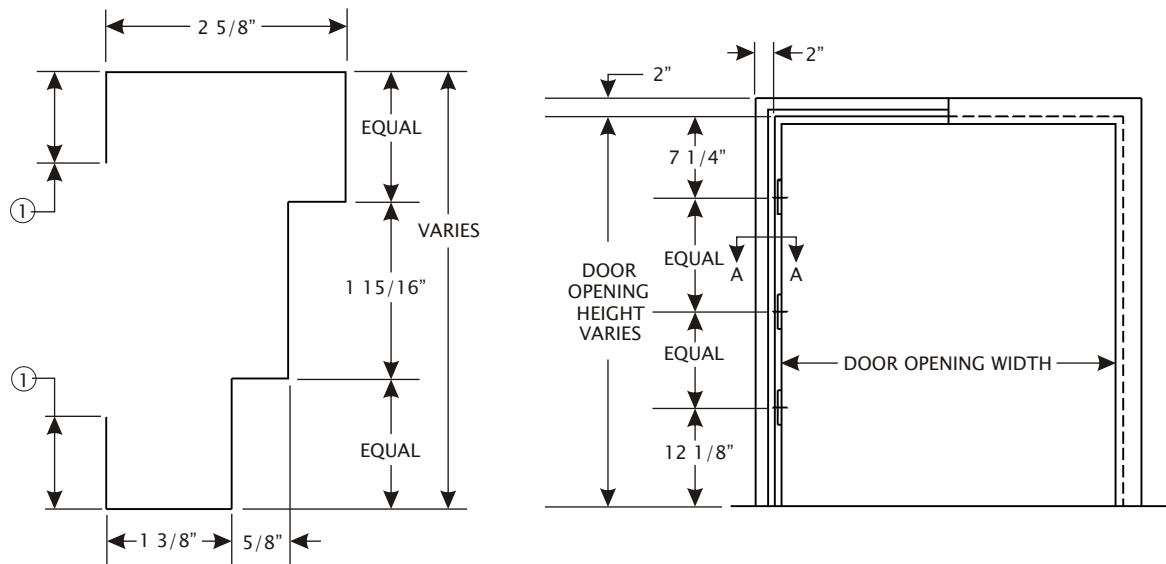

DOUBLE EGRESS FRAME

SECTION A-A
JAMB & HEADER

① RETURNS

7/16" FOR 5-3/4"
1/2" ALL OTHERS