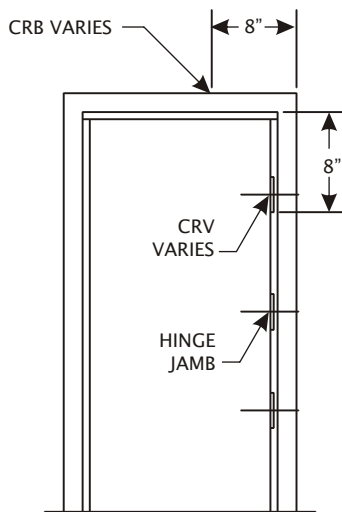

CORNER BRACKET MOUNTED CLOSER REINFORCEMENT

SINGLE OPENING

DOUBLE OPENING

NOTE: CRV AND CRB
VARY IN WIDTH ACCORDING
TO FRAME DEPTH.