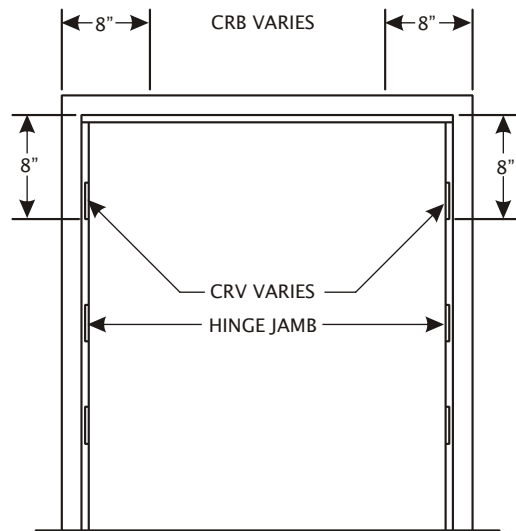

CORNER BRACKET MOUNTED CLOSER REINFORCEMENT

SINGLE OPENING

DOUBLE OPENING

NOTE: CRV AND CRB
VARY IN WIDTH ACCORDING
TO FRAME DEPTH.