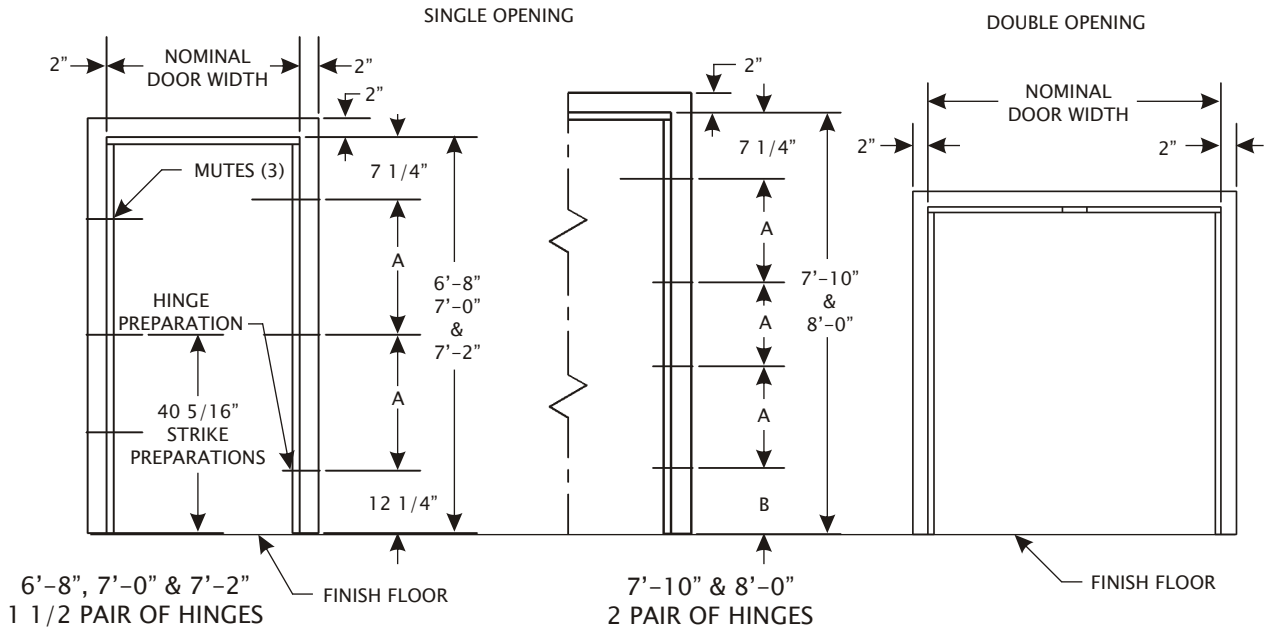

## 1 3/4" FRAMES HINGE AND LOCK LOCATIONS

FRAME HEIGHT	DIMENSION "A"
6'-8"	30 1/4"
7'-0"	32 1/4"
7'-2"	33 1/4"
7'-10"	25 1/2"
8'-0"	25 1/2"
FRAME HEIGHT	DIMENSION "B"
7'-10"	10 1/4"
8'-0"	12 1/4"