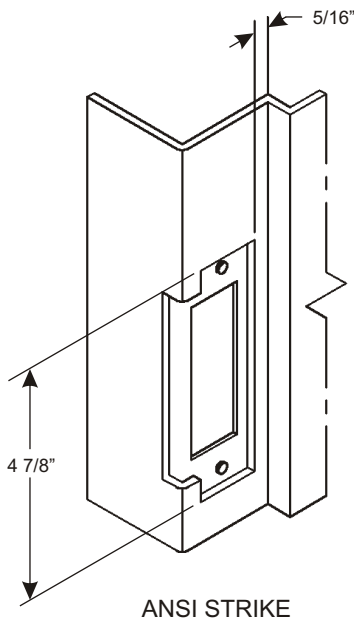

## 1 3/4" FRAMES HINGE AND LOCK LOCATIONS

FRAME HEIGHT	DIMENSION "A"
6'-8"	30 1/4"
7'-0"	32 1/4"
7'-2"	33 1/4"
7'-10"	25 1/2"
8'-0"	25 1/2"
FRAME HEIGHT	DIMENSION "B"
7'-10"	10 1/4"
8'-0"	12 1/4"