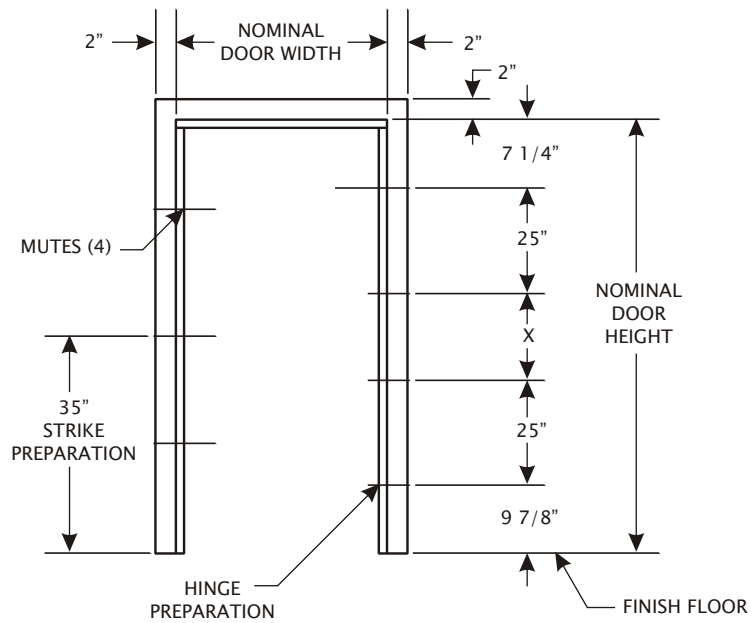

1 3/4" FRAMES FOR DUTCH DOORS

FRAME HEIGHT	DIMENSION X
6'-8"	12 7/8"
7'-0"	16 7/8"
7'-2"	18 7/8"