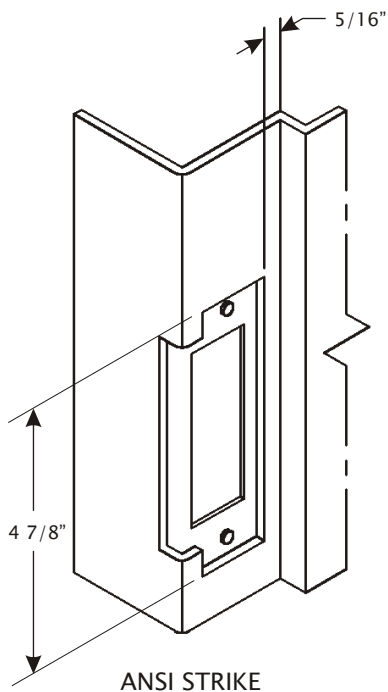

1 3/4" FRAMES FOR DUTCH DOORS

FRAME HEIGHT	DIMENSION X
6'-8"	12 7/8"
7'-0"	16 7/8"
7'-2"	18 7/8"