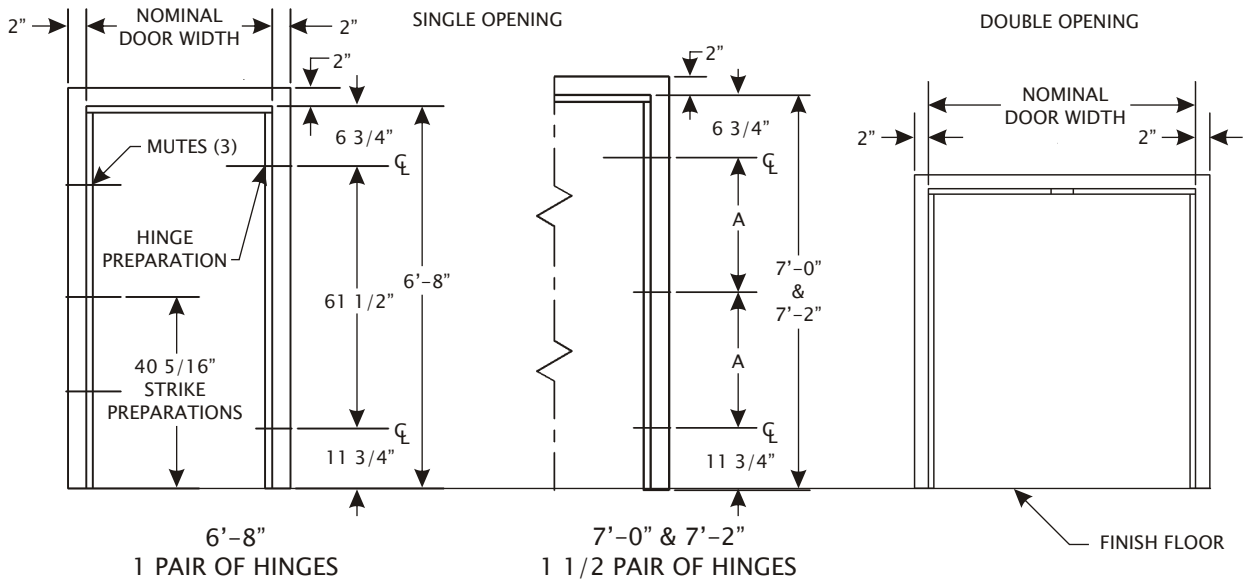

1 3/8" FRAMES HINGE AND LOCK LOCATIONS

FRAME HEIGHT	DIMENSION A
7'-0"	32 3/4"
7'-2"	33 3/4"