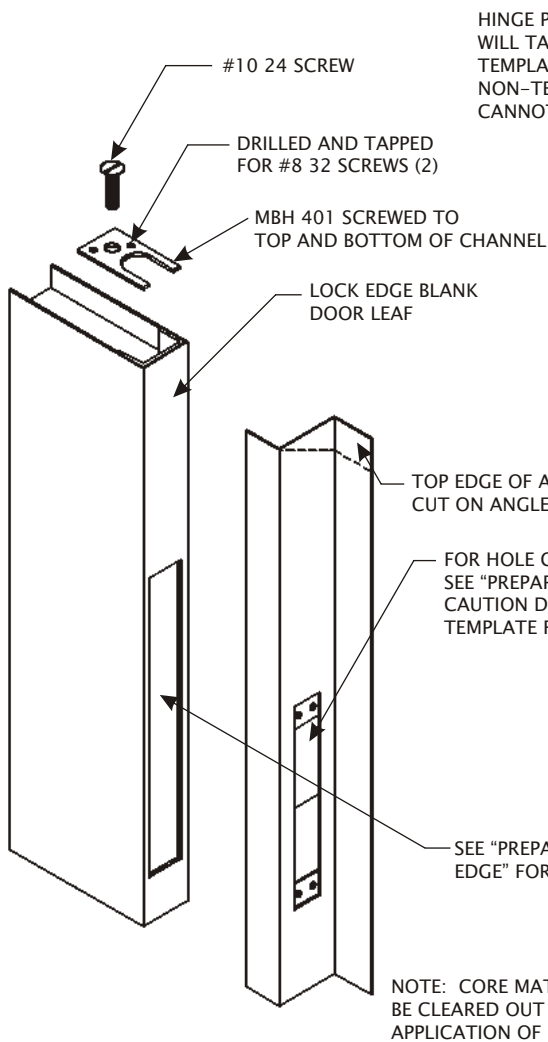

ANSI - 115.4 FLUSH BOLT PREPARATION WITH ASTRAGAL 1 3/4" DOORS

HINGE PREPARATION WILL TAKE 4 1/2" HIGH TEMPLATE HINGES ONLY. NON-TEMPLATE HINGES CANNOT BE USED.

PREPARATION IN DOOR EDGE

PREPARATION IN ASTRAGAL

PREPARATION IN TOP OR BOTTOM CHANNEL