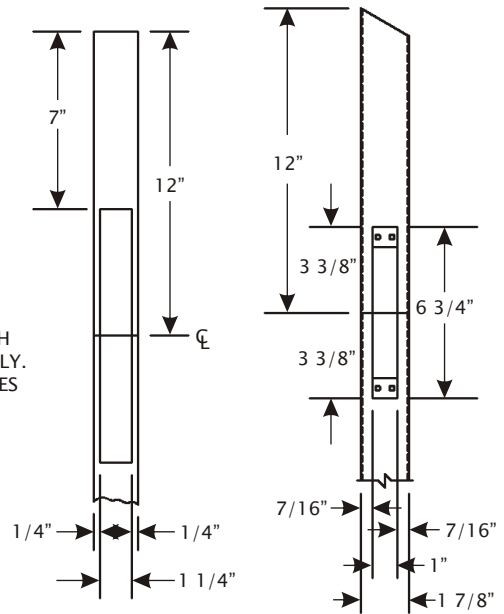

ANSI - 115.4 FLUSH BOLT PREPARATION WITH ASTRAGAL 1 3/4" DOORS

HINGE PREPARATION WILL TAKE 4 1/2" HIGH TEMPLATE HINGES ONLY. NON-TEMPLATE HINGES CANNOT BE USED.

PREPARATION IN DOOR EDGE

PREPARATION IN ASTRAGAL

PREPARATION IN TOP OR BOTTOM CHANNEL