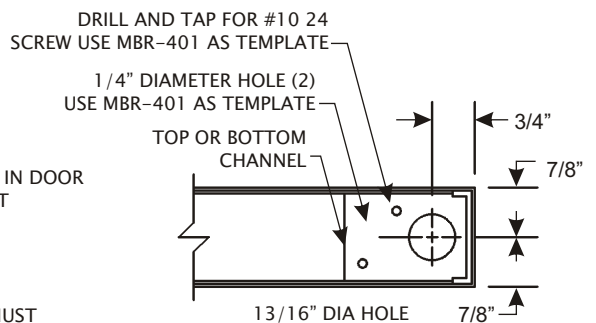

ANSI - 115.4 FLUSH BOLT PREPARATION WITH ASTRAGAL 1 3/4" DOORS

HINGE PREPARATION WILL TAKE 4 1/2" HIGH TEMPLATE HINGES ONLY. NON-TEMPLATE HINGES CANNOT BE USED.

PREPARATION IN DOOR EDGE

PREPARATION IN ASTRAGAL

PREPARATION IN TOP OR BOTTOM CHANNEL