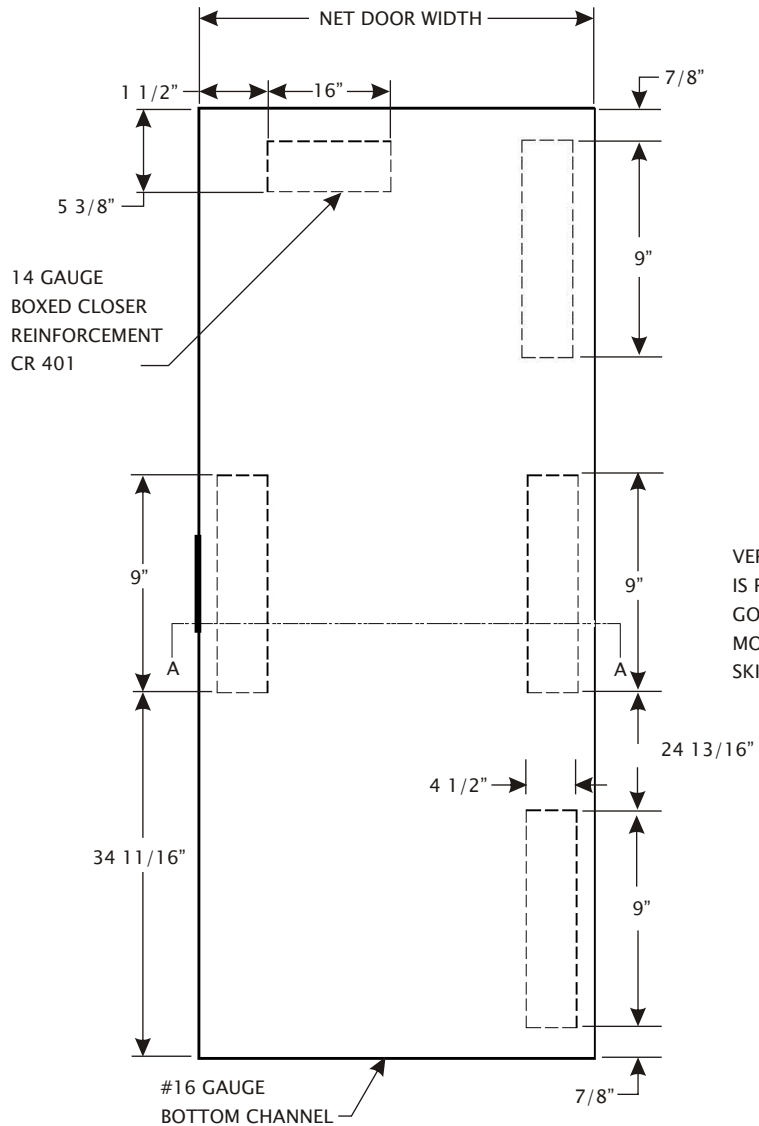

TECHNICAL DATA SHEET

DS-110

VERTICAL ROD DOOR DETAILS 1 3/4" DOORS

January 2007

MESKER

www.meskerdoor.com
256-851-6670, 256-852-5846