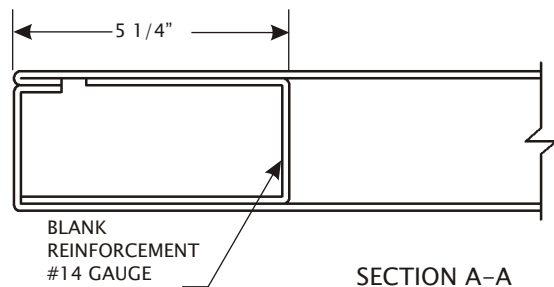

TECHNICAL DATA SHEET

DS-110

VERTICAL ROD DOOR DETAILS 1 3/4" DOORS

January 2007

MESKER

www.meskerdoor.com
256-851-6670, 256-852-5846