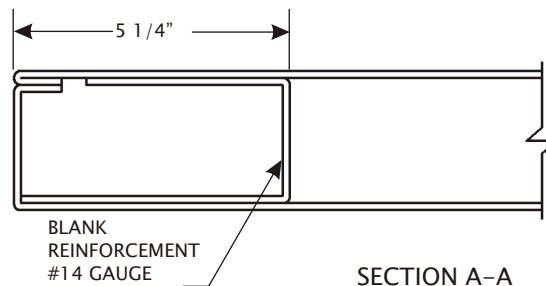

# TECHNICAL DATA SHEET

DS-110-A

## PANIC BAR DOOR DETAILS 1 3/4" DOORS

PANIC BAR EDGE  
IS REINFORCED FOR  
GOVERNMENT 86  
MORTISE LOCK WITH  
SKIN COVERING

January 2007

**MESKER**

www.meskerdoor.com  
256-851-6670, 256-852-5846