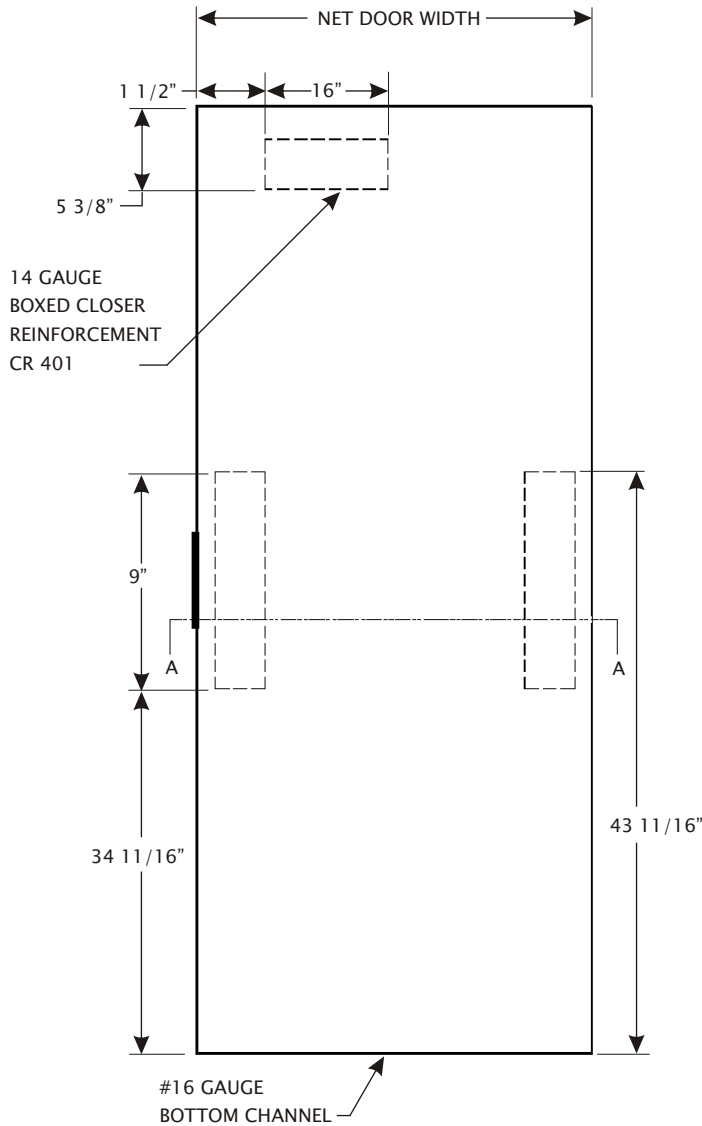

# TECHNICAL DATA SHEET

DS-110-A

## PANIC BAR DOOR DETAILS 1 3/4" DOORS

PANIC BAR EDGE  
IS REINFORCED FOR  
GOVERNMENT 86  
MORTISE LOCK WITH  
SKIN COVERING

January 2007

**MESKER**

www.meskerdoor.com  
256-851-6670, 256-852-5846