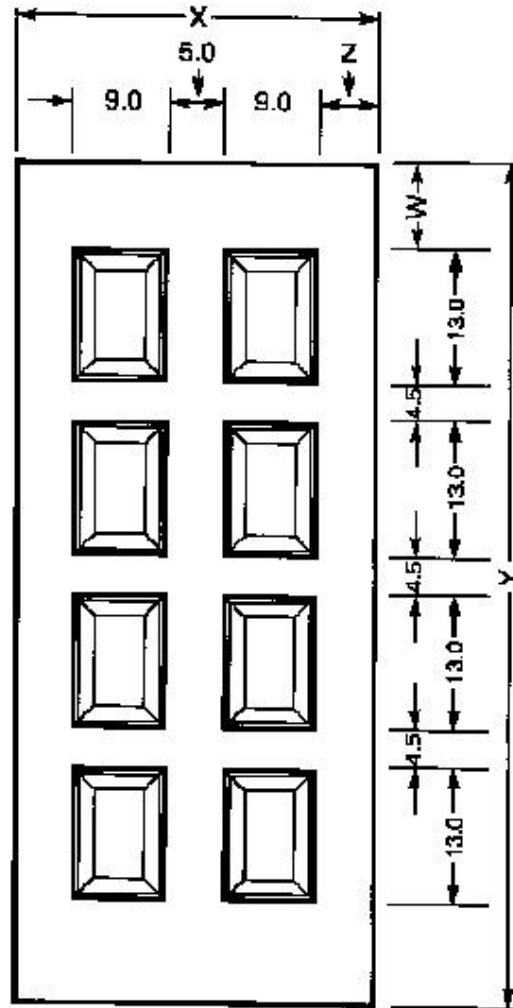

TECHNICAL DATA SHEET

8 Panel Door Specifications

NOTES:

- Dimensions are shown in inches.

- "X" Dimensions to be specified by customer.

*Drawings may not be to exact scale.

STANDARD 8 PANEL DOOR EMOSS	
DRAWN:	SCALE: 1/16 SIZE
CUST. NO.:	PART NO.:
APPROVED:	SHT NO.: 1 OF 1
DATE:	REV. NO.: 0