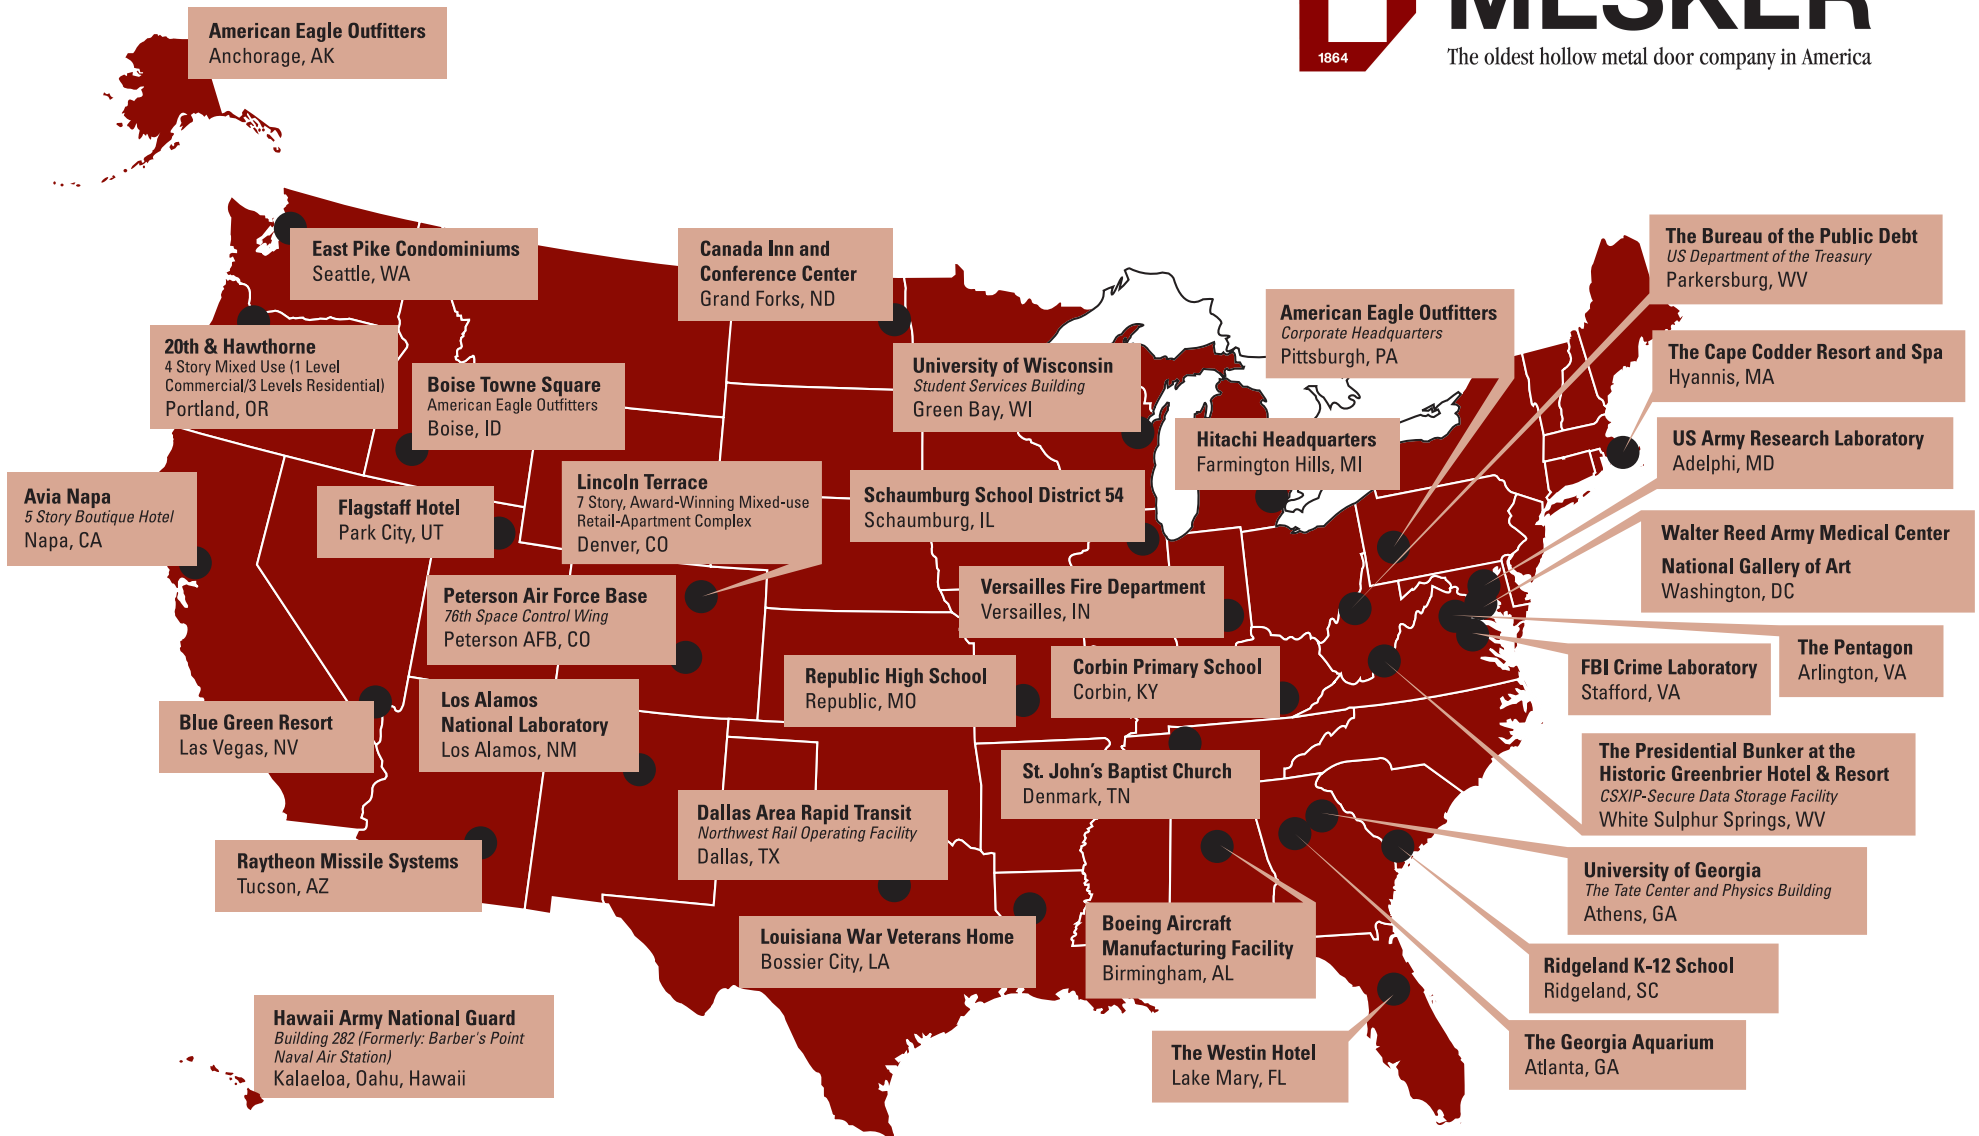

# MESKER

The oldest hollow metal door company in America

# Job sites

See back for list of specific projects per State/Project/City

## ALABAMA

Boeing Aircraft  
Manufacturing Facility  
Birmingham, AL

Auburn University  
Large Animal Hospital  
Auburn, AL

## ALASKA

American Eagle Outfitters  
Anchorage, AK